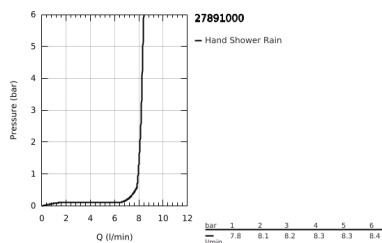

27 891 000 **EUPHORIA CUBE+ STICK SHOWER RAIL SET 1 SPRAY**

PRODUCT DESCRIPTION

- Colour: chrome
- hand shower, metal
- spray pattern: Standard spray
- maximum flow rate (at 3 bar): 8.2 l/min
- shower rail 600 mm (27 892 000)
- metal shower hose 1750 mm (28 025)
- GROHE EcoJoy - less water, perfect flow
- GROHE DreamSpray - perfect spray pattern
- GROHE LongLife finish
- GROHE SpeedClean - effortless limescale removal
- Inner WaterGuide - inner insulation for surface protection
- TwistStop - to prevent hose from twisting
- suitable for instantaneous heater