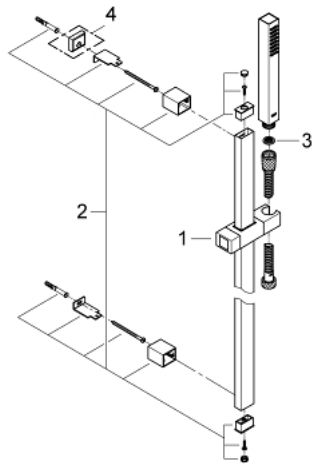

27 891 000 **EUPHORIA CUBE+ STICK SHOWER RAIL SET 1 SPRAY**

PRODUCT DESCRIPTION

- Colour: chrome
- hand shower, metal
- spray pattern: Standard spray
- maximum flow rate (at 3 bar): 8.2 l/min
- shower rail 600 mm (27 892 000)
- metal shower hose 1750 mm (28 025)
- GROHE EcoJoy - less water, perfect flow
- GROHE DreamSpray - perfect spray pattern
- GROHE LongLife finish
- GROHE SpeedClean - effortless limescale removal
- Inner WaterGuide - inner insulation for surface protection
- TwistStop - to prevent hose from twisting
- suitable for instantaneous heater

27 891 000 **EUPHORIA CUBE+ STICK SHOWER RAIL SET 1 SPRAY**

SPARE PARTS, October 2011 – now

1: Glider (Spare part-nr. 48180000)

2: Shower bar holder (Spare part-nr. 48179000)

3: Dirt strainer (Spare part-nr. 0700200M)

4: Compensation disc (Spare part-nr. 27845000)*

* Optional accessories