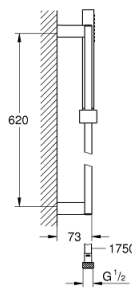

27 891 000 **EUPHORIA CUBE+ STICK SHOWER RAIL SET 1 SPRAY**

PRODUCT DESCRIPTION

- Colour: chrome
- hand shower, metal
- spray pattern: Standard spray
- maximum flow rate (at 3 bar): 8.2 l/min
- shower rail 600 mm (27 892 000)
- metal shower hose 1750 mm (28 025)
- GROHE EcoJoy - less water, perfect flow
- GROHE DreamSpray - perfect spray pattern
- GROHE LongLife finish
- GROHE SpeedClean - effortless limescale removal
- Inner WaterGuide - inner insulation for surface protection
- TwistStop - to prevent hose from twisting
- suitable for instantaneous heater

27 891 000 **EUPHORIA CUBE+ STICK SHOWER RAIL SET 1 SPRAY**

SPARE PARTS, October 2011 – now

1: Glider (Spare part-nr. 48180000)

2: Shower bar holder (Spare part-nr. 48179000)

3: Dirt strainer (Spare part-nr. 0700200M)