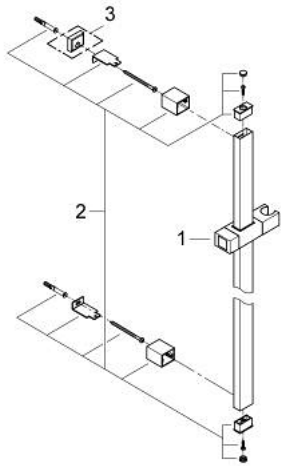

27 841 000 **EUPHORIA CUBE SHOWER RAIL, 900 MM**

**PRODUCT DESCRIPTION**

- Colour: chrome
- with wall holders, glide element and swivel holder
- GROHE LongLife finish

## 27 841 000 EUPHORIA CUBE SHOWER RAIL, 900 MM

### SPARE PARTS, June 2011 – now

1: Glider (Spare part-nr. 48180000)

2: Shower bar holder (Spare part-nr. 48179000)

3: Compensation disc (Spare part-nr. 27845000)\*

\* Optional accessories