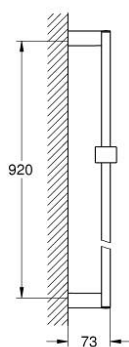

27 841 000 **EUPHORIA CUBE SHOWER RAIL, 900 MM**

**PRODUCT DESCRIPTION**

- Colour: chrome
- with wall holders, glide element and swivel holder
- GROHE LongLife finish

## 27 841 000 EUPHORIA CUBE SHOWER RAIL, 900 MM

### SPARE PARTS, June 2011 – now

1: Glider (Spare part-nr. 48180000)

2: Shower bar holder (Spare part-nr. 48179000)

3: Compensation disc (Spare part-nr. 27845000)\*

\* Optional accessories