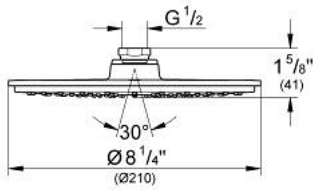

## 27 814 001 RAINSHOWER COSMOPOLITAN 210 HEAD SHOWER 1 SPRAY

### PRODUCT DESCRIPTION

- Colour: chrome
- spray pattern: Rain
- starting at 0.5 bar flow pressure
- maximum flow rate (at 3 bar): 6.5 l/min
- Ø 210 mm
- material: metal
- 120 spray nozzles
- with ball joint
- rotation angle  $\pm 15^\circ$
- connection thread 1/2"
- GROHE EcoJoy - less water, perfect flow
- GROHE DreamSpray - perfect flow
- GROHE LongLife finish
- GROHE SpeedClean - effortless limescale removal

27 814 001 **RAINSHOWER COSMOPOLITAN 210 HEAD SHOWER 1 SPRAY**

**SPARE PARTS**, March 2018 – now

1: Inlet valve assembly (Spare part-nr. 48185000)