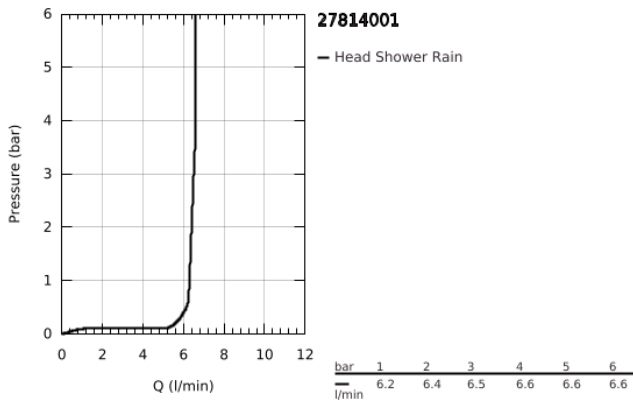

## 27 814 001 RAINSHOWER COSMOPOLITAN 210 HEAD SHOWER 1 SPRAY

### PRODUCT DESCRIPTION

- Colour: chrome
- spray pattern: Rain
- starting at 0.5 bar flow pressure
- maximum flow rate (at 3 bar): 6.5 l/min
- Ø 210 mm
- material: metal
- 120 spray nozzles
- with ball joint
- rotation angle  $\pm 15^\circ$
- connection thread 1/2"
- GROHE EcoJoy - less water, perfect flow
- GROHE DreamSpray - perfect flow
- GROHE LongLife finish
- GROHE SpeedClean - effortless limescale removal

27 814 001 **RAINSHOWER COSMOPOLITAN 210 HEAD SHOWER 1 SPRAY**

**SPARE PARTS**, March 2018 – now

1: Inlet valve assembly (Spare part-nr. 48185000)