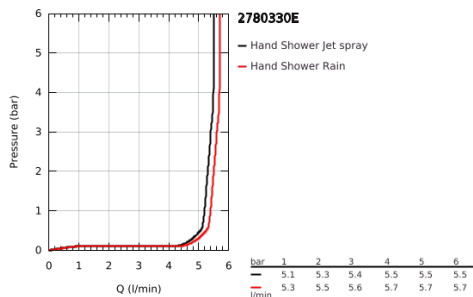

## 27 803 30E TEMPESTA 110 WALL HOLDER SET 2 SPRAYS (RAIN, JET)

### PRODUCT DESCRIPTION

- Colour: chrome
- consisting of:
  - hand shower Tempesta 110 (27 597)
  - maximum flow rate (at 3 bar): 5.6 l/min
  - wall shower holder Tempesta, non-adjustable (28 605)
  - shower hose Relaxaflex 1500 mm 1/2" x 1/2" (28 151)
- GROHE EcoJoy - extra efficient water usage, perfect flow
- GROHE SmartSwitch - easily rotate the dial to enjoy your preferred spray option
- GROHE DreamSpray - perfect spray pattern
- GROHE LongLife finish
- GROHE SpeedClean - effortless limescale removal
- Inner WaterGuide - inner insulation for surface protection
- ShockProof silicone ring prevents damages caused by shower falling
- minimum pressure 1.0 bar
- suitable for instantaneous heater
- professional edition