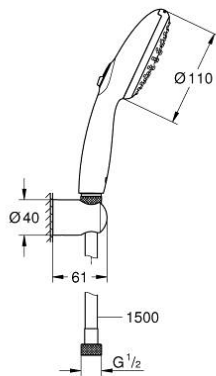

## 27 803 30E TEMPESTA 110 WALL HOLDER SET 2 SPRAYS (RAIN, JET)

### PRODUCT DESCRIPTION

- Colour: chrome
- consisting of:
  - hand shower Tempesta 110 (27 597)
  - maximum flow rate (at 3 bar): 5.6 l/min
  - wall shower holder Tempesta, non-adjustable (28 605)
  - shower hose Relaxaflex 1500 mm 1/2" x 1/2" (28 151)
- GROHE SmartSwitch - easily rotate the dial to enjoy your preferred spray option
- GROHE DreamSpray - perfect spray pattern
- GROHE LongLife finish
- GROHE SpeedClean - effortless limescale removal
- Inner WaterGuide - inner insulation for surface protection
- ShockProof silicone ring prevents damages caused by shower falling
- minimum pressure 1.0 bar
- suitable for instantaneous heater
- professional edition

## 27 803 30E TEMPESTA 110 WALL HOLDER SET 2 SPRAYS (RAIN, JET)

**SPARE PARTS**, April 2020 – now

1: Dirt strainer (Spare part-nr. 0700200M)