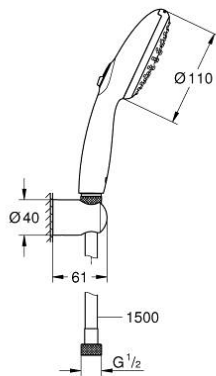

## 27 803 30E TEMPESTA 110 WALL HOLDER SET 2 SPRAYS (RAIN, JET)

### PRODUCT DESCRIPTION

- Colour: chrome
- consisting of:
  - hand shower Tempesta 110 (27 597)
  - maximum flow rate (at 3 bar): 5.6 l/min
  - wall shower holder Tempesta, non-adjustable (28 605)
  - shower hose Relaxaflex 1500 mm 1/2" x 1/2" (28 151)
- GROHE EcoJoy - extra efficient water usage, perfect flow
- GROHE SmartSwitch - easily rotate the dial to enjoy your preferred spray option
- GROHE DreamSpray - perfect spray pattern
- GROHE LongLife finish
- GROHE SpeedClean - effortless limescale removal
- Inner WaterGuide - inner insulation for surface protection
- ShockProof silicone ring prevents damages caused by shower falling
- minimum pressure 1.0 bar
- suitable for instantaneous heater
- professional edition

## 27 803 30E TEMPESTA 110 WALL HOLDER SET 2 SPRAYS (RAIN, JET)

**SPARE PARTS**, April 2020 – now

1: Dirt strainer (Spare part-nr. 0700200M)