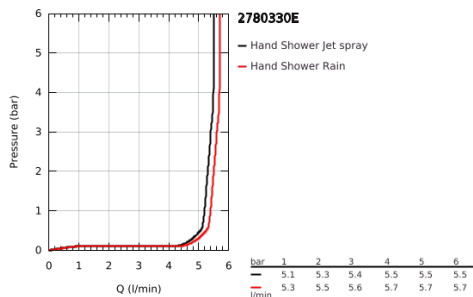

## 27 803 30E TEMPESTA 110 WALL HOLDER SET 2 SPRAYS (RAIN, JET)

### PRODUCT DESCRIPTION

- Colour: chrome
- consisting of:
  - hand shower Tempesta 110 (27 597)
  - maximum flow rate (at 3 bar): 5.6 l/min
  - wall shower holder Tempesta, non-adjustable (28 605)
  - shower hose Relaxaflex 1500 mm 1/2" x 1/2" (28 151)
- GROHE SmartSwitch - easily rotate the dial to enjoy your preferred spray option
- GROHE DreamSpray - perfect spray pattern
- GROHE LongLife finish
- GROHE SpeedClean - effortless limescale removal
- Inner WaterGuide - inner insulation for surface protection
- ShockProof silicone ring prevents damages caused by shower falling
- minimum pressure 1.0 bar
- suitable for instantaneous heater
- professional edition