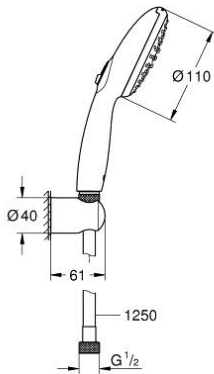

## 27 799 30E TEMPESTA 110 WALL HOLDER SET 2 SPRAYS (RAIN, JET)

### PRODUCT DESCRIPTION

- Colour: chrome
- consisting of:
  - hand shower Tempesta 110 (27 597)
  - maximum flow rate (at 3 bar): 5.6 l/min
  - wall shower holder Tempesta, non-adjustable (28 605)
  - Relaxflex hose 1250 mm 1/2" x 1/2" (28 150)
  - GROHE EcoJoy - extra efficient water usage, perfect flow
  - GROHE SmartSwitch - easily rotate the dial to enjoy your preferred spray option
  - GROHE DreamSpray - perfect spray pattern
  - GROHE LongLife finish
  - GROHE SpeedClean - effortless limescale removal
  - Inner WaterGuide - inner insulation for surface protection
  - ShockProof silicone ring prevents damages caused by shower falling
  - minimum pressure 1.0 bar
  - suitable for instantaneous heater
  - professional edition

## 27 799 30E TEMPESTA 110 WALL HOLDER SET 2 SPRAYS (RAIN, JET)

**SPARE PARTS**, April 2020 – now

1: Dirt strainer (Spare part-nr. 0700200M)