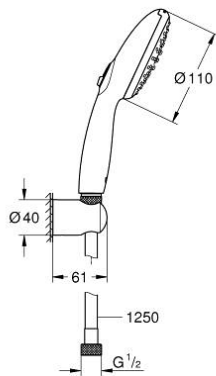

27 799 30E TEMPESTA 110 WALL HOLDER SET 2 SPRAYS (RAIN, JET)

PRODUCT DESCRIPTION

- Colour: chrome
- consisting of:
 - hand shower Tempesta 110 (27 597)
 - maximum flow rate (at 3 bar): 5.6 l/min
 - wall shower holder Tempesta, non-adjustable (28 605)
 - Relaxaflex hose 1250 mm 1/2" x 1/2" (28 150)
- GROHE SmartSwitch - easily rotate the dial to enjoy your preferred spray option
- GROHE DreamSpray - perfect spray pattern
- GROHE LongLife finish
- GROHE SpeedClean - effortless limescale removal
- Inner WaterGuide - inner insulation for surface protection
- ShockProof silicone ring prevents damages caused by shower falling
- minimum pressure 1.0 bar
- suitable for instantaneous heater
- professional edition

27 799 30E TEMPESTA 110 WALL HOLDER SET 2 SPRAYS (RAIN, JET)

SPARE PARTS, April 2020 – now

1: Dirt strainer (Spare part-nr. 0700200M)