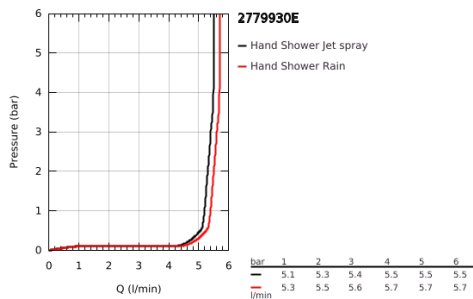

## 27 799 30E TEMPESTA 110 WALL HOLDER SET 2 SPRAYS (RAIN, JET)

### PRODUCT DESCRIPTION

- Colour: chrome
- consisting of:
  - hand shower Tempesta 110 (27 597)
  - maximum flow rate (at 3 bar): 5.6 l/min
  - wall shower holder Tempesta, non-adjustable (28 605)
  - Relaxflex hose 1250 mm 1/2" x 1/2" (28 150)
  - GROHE EcoJoy - extra efficient water usage, perfect flow
  - GROHE SmartSwitch - easily rotate the dial to enjoy your preferred spray option
  - GROHE DreamSpray - perfect spray pattern
  - GROHE LongLife finish
  - GROHE SpeedClean - effortless limescale removal
  - Inner WaterGuide - inner insulation for surface protection
  - ShockProof silicone ring prevents damages caused by shower falling
  - minimum pressure 1.0 bar
  - suitable for instantaneous heater
  - professional edition