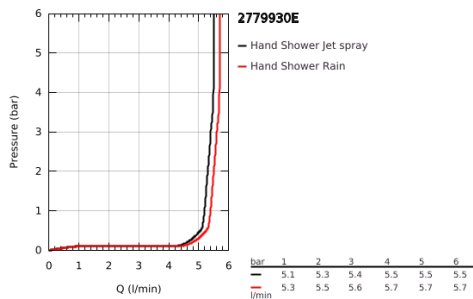

27 799 30E TEMPESTA 110 WALL HOLDER SET 2 SPRAYS (RAIN, JET)

PRODUCT DESCRIPTION

- Colour: chrome
- consisting of:
 - hand shower Tempesta 110 (27 597)
 - maximum flow rate (at 3 bar): 5.6 l/min
 - wall shower holder Tempesta, non-adjustable (28 605)
 - Relaxaflex hose 1250 mm 1/2" x 1/2" (28 150)
- GROHE SmartSwitch - easily rotate the dial to enjoy your preferred spray option
- GROHE DreamSpray - perfect spray pattern
- GROHE LongLife finish
- GROHE SpeedClean - effortless limescale removal
- Inner WaterGuide - inner insulation for surface protection
- ShockProof silicone ring prevents damages caused by shower falling
- minimum pressure 1.0 bar
- suitable for instantaneous heater
- professional edition