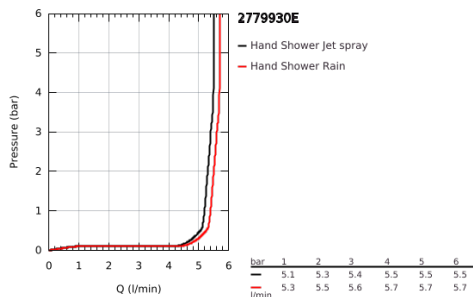

## 27 799 30E TEMPESTA 110 WALL HOLDER SET 2 SPRAYS (RAIN, JET)

### PRODUCT DESCRIPTION

- Colour: chrome
- consisting of:
  - hand shower Tempesta 110 (27 597)
  - maximum flow rate (at 3 bar): 5.6 l/min
  - wall shower holder Tempesta, non-adjustable (28 605)
  - Relaxaflex hose 1250 mm 1/2" x 1/2" (28 150)
- GROHE SmartSwitch - easily rotate the dial to enjoy your preferred spray option
- GROHE DreamSpray - perfect spray pattern
- GROHE LongLife finish
- GROHE SpeedClean - effortless limescale removal
- Inner WaterGuide - inner insulation for surface protection
- ShockProof silicone ring prevents damages caused by shower falling
- minimum pressure 1.0 bar
- suitable for instantaneous heater
- professional edition