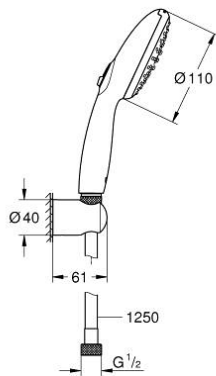

## 27 799 30E TEMPESTA 110 WALL HOLDER SET 2 SPRAYS (RAIN, JET)

### PRODUCT DESCRIPTION

- Colour: chrome
- consisting of:
  - hand shower Tempesta 110 (27 597)
  - maximum flow rate (at 3 bar): 5.6 l/min
  - wall shower holder Tempesta, non-adjustable (28 605)
  - Relaxaflex hose 1250 mm 1/2" x 1/2" (28 150)
- GROHE SmartSwitch - easily rotate the dial to enjoy your preferred spray option
- GROHE DreamSpray - perfect spray pattern
- GROHE LongLife finish
- GROHE SpeedClean - effortless limescale removal
- Inner WaterGuide - inner insulation for surface protection
- ShockProof silicone ring prevents damages caused by shower falling
- minimum pressure 1.0 bar
- suitable for instantaneous heater
- professional edition

## 27 799 30E TEMPESTA 110 WALL HOLDER SET 2 SPRAYS (RAIN, JET)

**SPARE PARTS**, April 2020 – now

1: Dirt strainer (Spare part-nr. 0700200M)