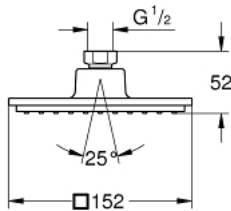

27 705 00F EUPHORIA CUBE 150 HEAD SHOWER 1 SPRAY

PRODUCT DESCRIPTION

- Colour: chrome
- spray pattern: Rain
- maximum flow rate (at 3 bar): 7 l/min
- 152 x 152 mm
- with ball joint, rotation angle $\pm 12^\circ$
- connection thread 1/2"
- GROHE EcoJoy - less water, perfect flow
- GROHE DreamSpray - perfect spray pattern
- GROHE LongLife finish
- GROHE SpeedClean - effortless limescale removal
- Inner WaterGuide - inner insulation for surface protection
- suitable for instantaneous heater

27 705 00F EUPHORIA CUBE 150 HEAD SHOWER 1 SPRAY

SPARE PARTS, October 2018 – now

1: Fibre seal dia. Ø18.5 x Ø12 x 2 (Spare part-nr. 0138900M)

2: Dirt strainer (Spare part-nr. 0676800M)