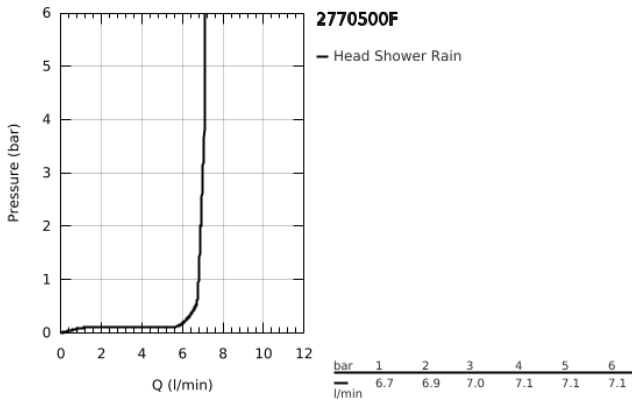

27 705 00F EUPHORIA CUBE 150 HEAD SHOWER 1 SPRAY

PRODUCT DESCRIPTION

- Colour: chrome
- spray pattern: Rain
- maximum flow rate (at 3 bar): 7 l/min
- 152 x 152 mm
- with ball joint, rotation angle $\pm 12^\circ$
- connection thread 1/2"
- GROHE EcoJoy - less water, perfect flow
- GROHE DreamSpray - perfect spray pattern
- GROHE LongLife finish
- GROHE SpeedClean - effortless limescale removal
- Inner WaterGuide - inner insulation for surface protection
- suitable for instantaneous heater

27 705 00F EUPHORIA CUBE 150 HEAD SHOWER 1 SPRAY

SPARE PARTS, October 2018 – now

1: Fibre seal dia. Ø18.5 x Ø12 x 2 (Spare part-nr. 0138900M)

2: Dirt strainer (Spare part-nr. 0676800M)