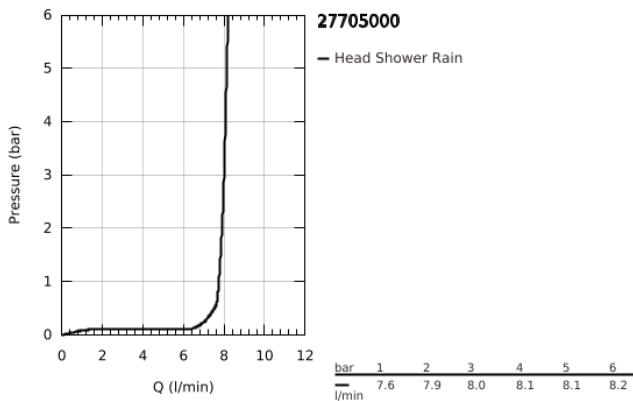

## 27 705 000 EUPHORIA CUBE 150 HEAD SHOWER 1 SPRAY

### PRODUCT DESCRIPTION

- Colour: chrome
- spray pattern: Rain
- maximum flow rate (at 3 bar): 8 l/min
- 152 x 152 mm
- with ball joint, rotation angle  $\pm 12^\circ$
- connection thread 1/2"
- GROHE EcoJoy - less water, perfect flow
- GROHE DreamSpray - perfect spray pattern
- GROHE LongLife finish
- GROHE SpeedClean - effortless limescale removal
- Inner WaterGuide - inner insulation for surface protection

27 705 000 **EUPHORIA CUBE 150 HEAD SHOWER 1 SPRAY**

**SPARE PARTS**, December 2010 – now

1: Fibre seal dia. Ø18.5 x Ø12 x 2 (Spare part-nr. 0138900M)

2: Dirt strainer (Spare part-nr. 0676800M)