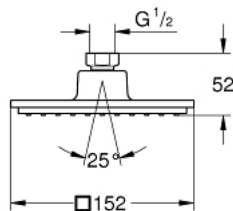

### PRODUCT DESCRIPTION

- Colour: chrome
- spray pattern: Rain
- maximum flow rate (at 3 bar): 8 l/min
- 152 x 152 mm
- with ball joint, rotation angle  $\pm 12^\circ$
- connection thread 1/2"
- GROHE EcoJoy - less water, perfect flow
- GROHE DreamSpray - perfect spray pattern
- GROHE LongLife finish
- GROHE SpeedClean - effortless limescale removal
- Inner WaterGuide - inner insulation for surface protection

27 705 000 **EUPHORIA CUBE 150 HEAD SHOWER 1 SPRAY**

**SPARE PARTS**, December 2010 – now

1: Fibre seal dia. Ø18.5 x Ø12 x 2 (Spare part-nr. 0138900M)

2: Dirt strainer (Spare part-nr. 0676800M)