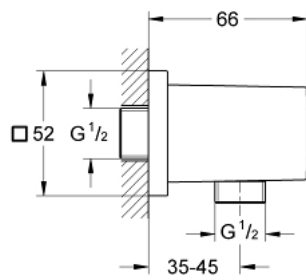

27 704 000 **EUPHORIA CUBE SHOWER OUTLET ELBOW 1/2"**

**PRODUCT DESCRIPTION**

- Colour: chrome
- male thread
- protected against backflow
- GROHE LongLife finish

27 704 000 **EUPHORIA CUBE SHOWER OUTLET ELBOW 1/2"**

**SPARE PARTS**, December 2010 – now

1: Non-return valve (Spare part-nr. 08565000)