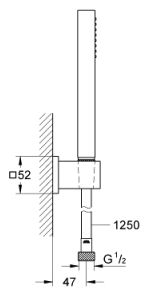

## 27 703 000 EUPHORIA CUBE STICK WALL HOLDER SET 1 SPRAY

### PRODUCT DESCRIPTION

- Colour: chrome
- hand shower (27 699 000)
- maximum flow rate (at 3 bar): 8.2 l/min
- wall shower holder (27 693)
- Silverflex shower hose 1.250 mm (28 362)
- GROHE EcoJoy - less water, perfect flow
- GROHE DreamSpray - perfect spray pattern
- GROHE LongLife finish
- GROHE SpeedClean - effortless limescale removal
- Inner WaterGuide - inner insulation for surface protection
- TwistStop - to prevent hose from twisting
- suitable for instantaneous heater