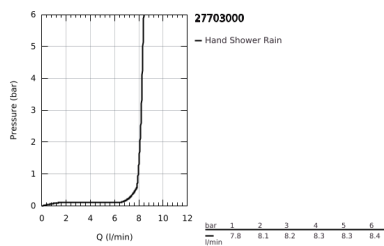

## 27 703 000 EUPHORIA CUBE STICK WALL HOLDER SET 1 SPRAY

### PRODUCT DESCRIPTION

- Colour: chrome
- hand shower (27 699 000)
- maximum flow rate (at 3 bar): 8.2 l/min
- wall shower holder (27 693)
- Silverflex shower hose 1.250 mm (28 362)
- GROHE EcoJoy - less water, perfect flow
- GROHE DreamSpray - perfect spray pattern
- GROHE LongLife finish
- GROHE SpeedClean - effortless limescale removal
- Inner WaterGuide - inner insulation for surface protection
- TwistStop - to prevent hose from twisting
- suitable for instantaneous heater