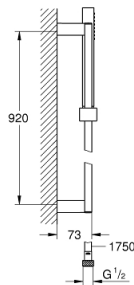

27 700 000 EUPHORIA CUBE STICK SHOWER RAIL SET 1 SPRAY

PRODUCT DESCRIPTION

- Colour: chrome
- hand shower (27 698)
- spray pattern: Standard spray
- maximum flow rate (at 3 bar): 15 l/min
- shower rail 900 mm (27 841)
- shower hose Silverflex 1750 mm 1/2" x 1/2" (28 388)
- GROHE DreamSpray - perfect spray pattern
- GROHE LongLife finish
- GROHE SpeedClean - effortless limescale removal
- Inner WaterGuide - inner insulation for surface protection
- TwistStop - to prevent hose from twisting

27 700 000 **EUPHORIA CUBE STICK SHOWER RAIL SET 1 SPRAY**

SPARE PARTS, December 2010 – now

1: Glider (Spare part-nr. 48180000)

2: Shower bar holder (Spare part-nr. 48179000)

3: Dirt strainer (Spare part-nr. 0700200M)