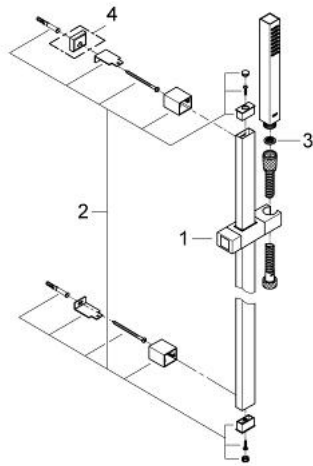

27 700 000 EUPHORIA CUBE STICK SHOWER RAIL SET 1 SPRAY

PRODUCT DESCRIPTION

- Colour: chrome
- hand shower (27 698)
- spray pattern: Standard spray
- maximum flow rate (at 3 bar): 15 l/min
- shower rail 900 mm (27 841)
- shower hose Silverflex 1750 mm 1/2" x 1/2" (28 388)
- GROHE DreamSpray - perfect spray pattern
- GROHE LongLife finish
- GROHE SpeedClean - effortless limescale removal
- Inner WaterGuide - inner insulation for surface protection
- TwistStop - to prevent hose from twisting

27 700 000 **EUPHORIA CUBE STICK SHOWER RAIL SET 1 SPRAY**

SPARE PARTS, December 2010 – now

1: Glider (Spare part-nr. 48180000)

2: Shower bar holder (Spare part-nr. 48179000)

3: Dirt strainer (Spare part-nr. 0700200M)