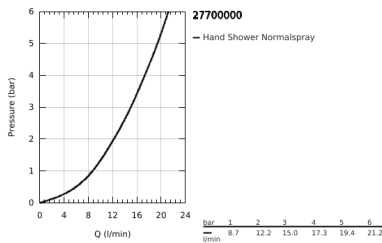

27 700 000 EUPHORIA CUBE STICK SHOWER RAIL SET 1 SPRAY

PRODUCT DESCRIPTION

- Colour: chrome
- hand shower (27 698)
- spray pattern: Standard spray
- maximum flow rate (at 3 bar): 15 l/min
- shower rail 900 mm (27 841)
- shower hose Silverflex 1750 mm 1/2" x 1/2" (28 388)
- GROHE DreamSpray - perfect spray pattern
- GROHE LongLife finish
- GROHE SpeedClean - effortless limescale removal
- Inner WaterGuide - inner insulation for surface protection
- TwistStop - to prevent hose from twisting