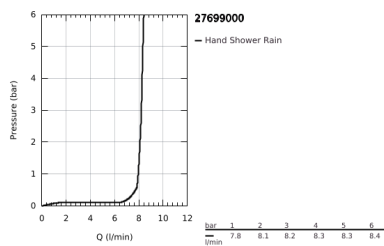

## 27 699 000 EUPHORIA CUBE STICK HAND SHOWER 1 SPRAY

### PRODUCT DESCRIPTION

- Colour: chrome
- spray pattern: Standard spray
- maximum flow rate (at 3 bar): 8.2 l/min
- GROHE EcoJoy - less water, perfect flow
- GROHE DreamSpray - perfect spray pattern
- GROHE LongLife finish
- GROHE SpeedClean - effortless limescale removal
- Inner WaterGuide - inner insulation for surface protection
- universal mounting system, fitting all standard shower hoses