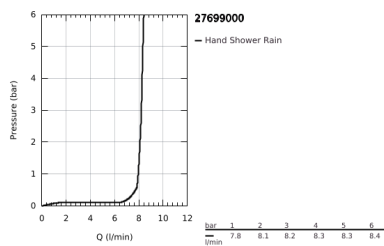

27 699 000 EUPHORIA CUBE STICK HAND SHOWER 1 SPRAY

PRODUCT DESCRIPTION

- Colour: chrome
- spray pattern: Standard spray
- maximum flow rate (at 3 bar): 8.2 l/min
- GROHE DreamSpray - perfect spray pattern
- GROHE LongLife finish
- GROHE SpeedClean - effortless limescale removal
- Inner WaterGuide - inner insulation for surface protection
- universal mounting system, fitting all standard shower hoses

27 699 000 **EUPHORIA CUBE STICK HAND SHOWER 1 SPRAY**

SPARE PARTS, December 2010 – now

1: Dirt strainer (Spare part-nr. 0700200M)