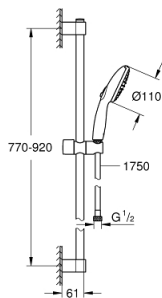

27 646 30E TEMPESTA 110 SHOWER RAIL SET 2 SPRAYS (RAIN, JET)

PRODUCT DESCRIPTION

- Colour: chrome
- hand shower Tempesta 110 (27 597)
- maximum flow rate (at 3 bar): 5.6 l/min
- shower rail, 900 mm (27 524)
- Relaxaflex hose 1750 mm 1/2"x1/2" (28 154)
- GROHE SmartSwitch - easily rotate the dial to enjoy your preferred spray option
- GROHE DreamSpray - perfect spray pattern
- GROHE LongLife finish
- Flexible Installation - 1 adjustable bracket for existing drill holes
- adjustable rail holder (turn and glide shower holder)
- GROHE SpeedClean - effortless limescale removal
- Inner WaterGuide - inner insulation for surface protection
- ShockProof silicone ring prevents damages caused by shower falling
- suitable for instantaneous heater
- professional edition

27 646 30E TEMPESTA 110 SHOWER RAIL SET 2 SPRAYS (RAIN, JET)

SPARE PARTS, April 2020 – now

- 1: Shower bar holder (Spare part-nr. 48607000)
 - 2: Glider (Spare part-nr. 48609000)
 - 3: Shower bar holder (Spare part-nr. 48608000)
 - 4: Dirt strainer (Spare part-nr. 0700200M)
 - 5: Compensation disc (Spare part-nr. 48543001)*
- * Optional accessories