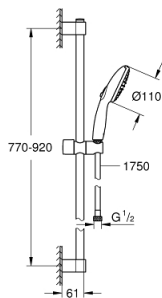

27 646 30E TEMPESTA 110 SHOWER RAIL SET 2 SPRAYS (RAIN, JET)

PRODUCT DESCRIPTION

- Colour: chrome
- hand shower Tempesta 110 (27 597)
- maximum flow rate (at 3 bar): 5.6 l/min
- shower rail, 900 mm (27 524)
- Relaxflex hose 1750 mm 1/2"x1/2" (28 154)
- GROHE EcoJoy - extra efficient water usage, perfect flow
- GROHE SmartSwitch - easily rotate the dial to enjoy your preferred spray option
- GROHE DreamSpray - perfect spray pattern
- GROHE LongLife finish
- Flexible Installation - 1 adjustable bracket for existing drill holes
- adjustable rail holder (turn and glide shower holder)
- GROHE SpeedClean - effortless limescale removal
- Inner WaterGuide - inner insulation for surface protection
- ShockProof silicone ring prevents damages caused by shower falling
- suitable for instantaneous heater
- professional edition

27 646 30E TEMPESTA 110 SHOWER RAIL SET 2 SPRAYS (RAIN, JET)

SPARE PARTS, April 2020 – now

- 1: Shower bar holder (Spare part-nr. 48607000)
 - 2: Glider (Spare part-nr. 48609000)
 - 3: Shower bar holder (Spare part-nr. 48608000)
 - 4: Dirt strainer (Spare part-nr. 0700200M)
 - 5: Compensation disc (Spare part-nr. 48543001)*
- * Optional accessories