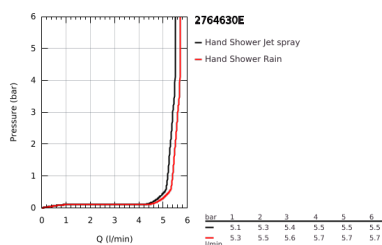

27 646 30E TEMPESTA 110 SHOWER RAIL SET 2 SPRAYS (RAIN, JET)

PRODUCT DESCRIPTION

- Colour: chrome
- hand shower Tempesta 110 (27 597)
- maximum flow rate (at 3 bar): 5.6 l/min
- shower rail, 900 mm (27 524)
- Relaxflex hose 1750 mm 1/2"x1/2" (28 154)
- GROHE EcoJoy - extra efficient water usage, perfect flow
- GROHE SmartSwitch - easily rotate the dial to enjoy your preferred spray option
- GROHE DreamSpray - perfect spray pattern
- GROHE LongLife finish
- Flexible Installation - 1 adjustable bracket for existing drill holes
- adjustable rail holder (turn and glide shower holder)
- GROHE SpeedClean - effortless limescale removal
- Inner WaterGuide - inner insulation for surface protection
- ShockProof silicone ring prevents damages caused by shower falling
- suitable for instantaneous heater
- professional edition

27 646 30E TEMPESTA 110 SHOWER RAIL SET 2 SPRAYS (RAIN, JET)

SPARE PARTS, April 2020 – now

- 1: Shower bar holder (Spare part-nr. 48607000)
 - 2: Glider (Spare part-nr. 48609000)
 - 3: Shower bar holder (Spare part-nr. 48608000)
 - 4: Dirt strainer (Spare part-nr. 0700200M)
 - 5: Compensation disc (Spare part-nr. 48543001)*
- * Optional accessories