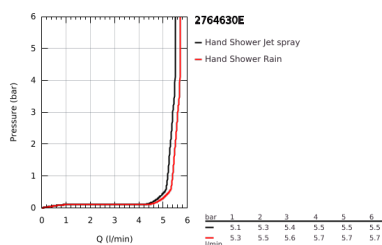

27 646 30E TEMPESTA 110 SHOWER RAIL SET 2 SPRAYS (RAIN, JET)

PRODUCT DESCRIPTION

- Colour: chrome
- hand shower Tempesta 110 (27 597)
- maximum flow rate (at 3 bar): 5.6 l/min
- shower rail, 900 mm (27 524)
- Relaxaflex hose 1750 mm 1/2"x1/2" (28 154)
- GROHE SmartSwitch - easily rotate the dial to enjoy your preferred spray option
- GROHE DreamSpray - perfect spray pattern
- GROHE LongLife finish
- Flexible Installation - 1 adjustable bracket for existing drill holes
- adjustable rail holder (turn and glide shower holder)
- GROHE SpeedClean - effortless limescale removal
- Inner WaterGuide - inner insulation for surface protection
- ShockProof silicone ring prevents damages caused by shower falling
- suitable for instantaneous heater
- professional edition

27 646 30E TEMPESTA 110 SHOWER RAIL SET 2 SPRAYS (RAIN, JET)

SPARE PARTS, April 2020 – now

- 1: Shower bar holder (Spare part-nr. 48607000)
 - 2: Glider (Spare part-nr. 48609000)
 - 3: Shower bar holder (Spare part-nr. 48608000)
 - 4: Dirt strainer (Spare part-nr. 0700200M)
 - 5: Compensation disc (Spare part-nr. 48543001)*
- * Optional accessories