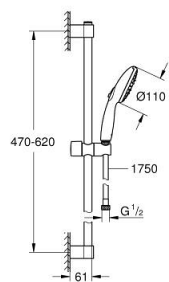

## 27 644 003 TEMPESTA 110 SHOWER RAIL SET 3 SPRAYS (RAIN, JET, MASSAGE)

### PRODUCT DESCRIPTION

- Colour: chrome
- hand shower Tempesta 110 (28 419)
- maximum flow rate (at 3 bar): 7.4 l/min
- shower rail, 600 mm (27 523)
- Relaxflex hose 1750 mm 1/2"x1/2" (28 154)
- GROHE EcoJoy - less water, perfect flow
- GROHE SmartSwitch - easily rotate the dial to enjoy your preferred spray option
- GROHE DreamSpray - perfect spray pattern
- GROHE LongLife finish
- Flexible Installation - 1 adjustable bracket for existing drill holes
- adjustable rail holder (turn and glide shower holder)
- GROHE SpeedClean - effortless limescale removal
- Inner WaterGuide - inner insulation for surface protection
- ShockProof silicone ring prevents damages caused by shower falling
- minimum pressure 1.0 bar
- suitable for instantaneous heater
- professional edition

## 27 644 003 TEMPESTA 110 SHOWER RAIL SET 3 SPRAYS (RAIN, JET, MASSAGE)

**SPARE PARTS**, April 2020 – now

- 1: Shower bar holder (Spare part-nr. 48607000)
  - 2: Glider (Spare part-nr. 48609000)
  - 3: Shower bar holder (Spare part-nr. 48608000)
  - 4: Dirt strainer (Spare part-nr. 0700200M)
  - 5: Compensation disc (Spare part-nr. 48543001)\*
- \* Optional accessories