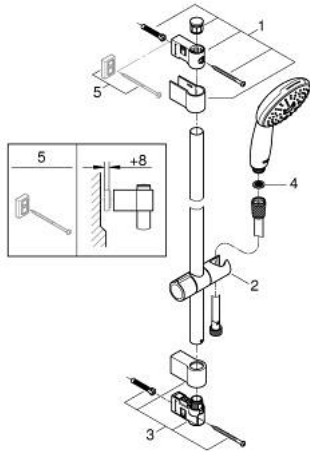

## 27 644 003 TEMPESTA 110 SHOWER RAIL SET 3 SPRAYS (RAIN, JET, MASSAGE)

### PRODUCT DESCRIPTION

- Colour: chrome
- hand shower Tempesta 110 (28 419)
- maximum flow rate (at 3 bar): 7.4 l/min
- shower rail, 600 mm (27 523)
- Relaxflex hose 1750 mm 1/2"x1/2" (28 154)
- GROHE EcoJoy - less water, perfect flow
- GROHE SmartSwitch - easily rotate the dial to enjoy your preferred spray option
- GROHE DreamSpray - perfect spray pattern
- GROHE LongLife finish
- Flexible Installation - 1 adjustable bracket for existing drill holes
- adjustable rail holder (turn and glide shower holder)
- GROHE SpeedClean - effortless limescale removal
- Inner WaterGuide - inner insulation for surface protection
- ShockProof silicone ring prevents damages caused by shower falling
- minimum pressure 1.0 bar
- suitable for instantaneous heater
- professional edition

## 27 644 003 TEMPESTA 110 SHOWER RAIL SET 3 SPRAYS (RAIN, JET, MASSAGE)

**SPARE PARTS**, April 2020 – now

- 1: Shower bar holder (Spare part-nr. 48607000)
  - 2: Glider (Spare part-nr. 48609000)
  - 3: Shower bar holder (Spare part-nr. 48608000)
  - 4: Dirt strainer (Spare part-nr. 0700200M)
  - 5: Compensation disc (Spare part-nr. 48543001)\*
- \* Optional accessories