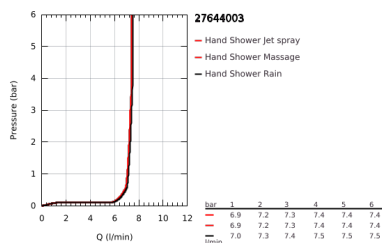

## 27 644 003 TEMPESTA 110 SHOWER RAIL SET 3 SPRAYS (RAIN, JET, MASSAGE)

### PRODUCT DESCRIPTION

- Colour: chrome
- hand shower Tempesta 110 (28 419)
- maximum flow rate (at 3 bar): 7.4 l/min
- shower rail, 600 mm (27 523)
- Relaxflex hose 1750 mm 1/2"x1/2" (28 154)
- GROHE EcoJoy - less water, perfect flow
- GROHE SmartSwitch - easily rotate the dial to enjoy your preferred spray option
- GROHE DreamSpray - perfect spray pattern
- GROHE LongLife finish
- Flexible Installation - 1 adjustable bracket for existing drill holes
- adjustable rail holder (turn and glide shower holder)
- GROHE SpeedClean - effortless limescale removal
- Inner WaterGuide - inner insulation for surface protection
- ShockProof silicone ring prevents damages caused by shower falling
- minimum pressure 1.0 bar
- suitable for instantaneous heater
- professional edition