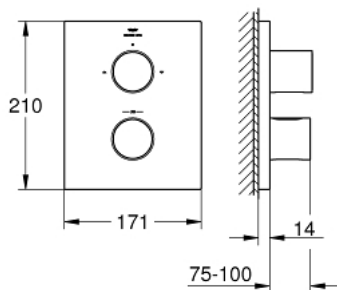

27 618 000 GROHTHERM F SAFETY MIXER TRIM WITH INTEGRATED 2-WAY DIVERTER

PRODUCT DESCRIPTION

- Colour: chrome
- for bath or shower with more than one outlet
- for use with Rapido T rough-in box 35 500 000 sold separately
- GROHE LongLife finish
- GROHE SafeStop - safety button at 38°C
- GROHE SafeStop Plus - optional temperature limiter at 43°C included
- metal handle for temperature control
- metal handle for Aquadimmer control with multiple function- shut off and flow control - diverter for 2 outlets
- 3rd outlet requires separate volume control
- rectangular metal wall escutcheon with hidden fixing and hidden sealings
- flow rate:
 - - max. 53 l/min at 3 bar by using all 3 outlets at the same time
 - - bottom outlet 50 l/min. at 3 bar
 - - top outlet left (bath) 30 l/min. at 3 bar
 - - top outlet right (shower) 24 l/min at 3 bar

27 618 000 GROHTHERM F SAFETY MIXER TRIM WITH INTEGRATED 2-WAY DIVERTER

SPARE PARTS, September 2025 – now

- 1: Handle for shut-off valve (Spare part-nr. 47898000)
- 2: Temperature control handle (Spare part-nr. 47900000)
- 3: Stop ring (Spare part-nr. 10089000)
- 4: Escutcheon (Spare part-nr. 47901000)
- 5: Aquadimmer (Spare part-nr. 47364000)
- 6: Adapter (Spare part-nr. 12701001)
- 7: Extension-set 27.5 mm (Spare part-nr. 47781000)*