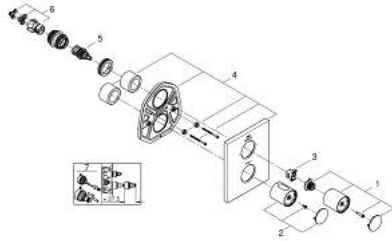

27 618 000 GROHTHERM F SAFETY MIXER TRIM WITH INTEGRATED 2-WAY DIVERTER

PRODUCT DESCRIPTION

- Colour: chrome
- for bath or shower with more than one outlet
- for use with Rapido T rough-in box 35 500 000 sold separately
- GROHE LongLife finish
- GROHE SafeStop - safety button at 38°C
- GROHE SafeStop Plus - optional temperature limiter at 43°C included
- metal handle for temperature control
- metal handle for Aquadimmer control with multiple function- shut off and flow control - diverter for 2 outlets
- 3rd outlet requires separate volume control
- rectangular metal wall escutcheon with hidden fixing and hidden sealings
- flow rate:
 - - max. 53 l/min at 3 bar by using all 3 outlets at the same time
 - - bottom outlet 50 l/min. at 3 bar
 - - top outlet left (bath) 30 l/min. at 3 bar
 - - top outlet right (shower) 24 l/min at 3 bar

27 618 000 GROHTHERM F SAFETY MIXER TRIM WITH INTEGRATED 2-WAY DIVERTER

SPARE PARTS, September 2025 – now

- 1: Handle for shut-off valve (Spare part-nr. 47898000)
- 2: Temperature control handle (Spare part-nr. 47900000)
- 3: Stop ring (Spare part-nr. 10089000)
- 4: Escutcheon (Spare part-nr. 47901000)
- 5: Aquadimmer (Spare part-nr. 47364000)
- 6: Adapter (Spare part-nr. 12701001)
- 7: Extension-set 27.5 mm (Spare part-nr. 47781000)*