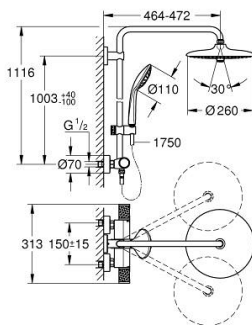

## 27 615 KF2 EUPHORIA SYSTEM 260 SHOWER SYSTEM WITH SAFETY MIXER FOR WALL MOUNTING

### PRODUCT DESCRIPTION

- Colour: phantom black
- horizontal swivable 450 mm shower arm
- exposed Safety Mixer with Aquadimmer function
- head shower Euphoria 260
- spray patterns: Rain, SmartRain, Jet
- maximum flow rate (at 3 bar): 7.5 l/min
- with ball joint
- hand shower Euphoria 110 Massage
- maximum flow rate (at 3 bar): 8.5 l/min
- adjustable in height with gliding element
- shower hose Silverflex 1750 mm 1/2" x 1/2" (28 388)
- maximum flow rate system (at 3 bar): 8.5 l/min
- GROHE EcoJoy - less water, perfect flow
- GROHE TurboStat - compact cartridge with wax thermoelement
- GROHE SafeStop - safety button at 38°C
- GROHE SafeStop Plus - optional temperature limiter at 43°C included
- GROHE CoolTouch - no risk of scalding
- GROHE ProGrip - with knurl structure
- GROHE DreamSpray - perfect spray pattern
- GROHE SprayDimmer - stepless flow rate adjustment
- Flexible Installation - 1 adjustable bracket for existing drill holes
- Inner WaterGuide - inner insulation for surface protection
- GROHE SpeedClean - effortless limescale removal
- TwistStop - to prevent hose from twisting
- suitable for instantaneous heaters from 18 kW/h
- minimum flow rate 5 l/min.
- optional upgrade: GROHE EasyReach tray (26 362)