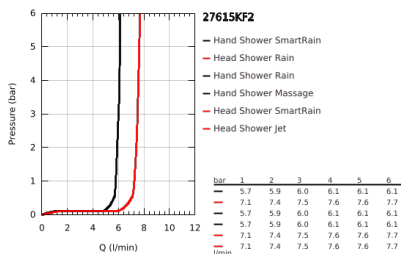

## 27 615 KF2 EUPHORIA SYSTEM 260 SHOWER SYSTEM WITH SAFETY MIXER FOR WALL MOUNTING

### PRODUCT DESCRIPTION

- Colour: phantom black
- horizontal swivable 450 mm shower arm
- exposed Safety Mixer with Aquadimmer function
- head shower Euphoria 260
- spray patterns: Rain, SmartRain, Jet
- maximum flow rate (at 3 bar): 7.5 l/min
- with ball joint
- hand shower Euphoria 110 Massage
- maximum flow rate (at 3 bar): 8.5 l/min
- adjustable in height with gliding element
- shower hose Silverflex 1750 mm 1/2" x 1/2" (28 388)
- maximum flow rate system (at 3 bar): 8.5 l/min
- GROHE EcoJoy - less water, perfect flow
- GROHE TurboStat - compact cartridge with wax thermoelement
- GROHE SafeStop - safety button at 38°C
- GROHE SafeStop Plus - optional temperature limiter at 43°C included
- GROHE CoolTouch - no risk of scalding
- GROHE ProGrip - with knurl structure
- GROHE DreamSpray - perfect spray pattern
- GROHE SprayDimmer - stepless flow rate adjustment
- Flexible Installation - 1 adjustable bracket for existing drill holes
- Inner WaterGuide - inner insulation for surface protection
- GROHE SpeedClean - effortless limescale removal
- TwistStop - to prevent hose from twisting
- suitable for instantaneous heaters from 18 kW/h
- minimum flow rate 5 l/min.
- optional upgrade: GROHE EasyReach tray (26 362)