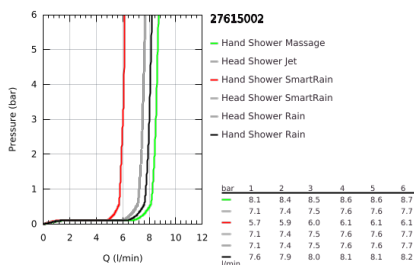

27 615 002 EUPHORIA SYSTEM 260 SHOWER SYSTEM WITH SAFETY MIXER FOR WALL MOUNTING

PRODUCT DESCRIPTION

- Colour: chrome
- horizontal swivable 450 mm shower arm
- exposed Safety Mixer with Aquadimmer function
- head shower Euphoria 260 (26 457)
- spray patterns: Rain, SmartRain, Jet
- maximum flow rate (at 3 bar): 7.5 l/min
- with ball joint
- hand shower Euphoria 110 Massage (27 239)
- maximum flow rate (at 3 bar): 8.5 l/min
- adjustable in height with gliding element
- shower hose Silverflex 1750 mm 1/2" x 1/2" (28 388)
- maximum flow rate system (at 3 bar): 8.5 l/min
- GROHE EcoJoy - less water, perfect flow
- GROHE TurboStat - compact cartridge with wax thermoelement
- GROHE SafeStop - safety button at 38°C
- GROHE SafeStop Plus - optional temperature limiter at 43°C included
- GROHE CoolTouch - no risk of scalding
- GROHE ProGrip - with knurl structure
- GROHE DreamSpray - perfect spray pattern
- GROHE LongLife finish
- GROHE SprayDimmer - stepless flow rate adjustment
- Flexible Installation - 1 adjustable bracket for existing drill holes
- Inner WaterGuide - inner insulation for surface protection
- GROHE SpeedClean - effortless limescale removal
- TwistStop - to prevent hose from twisting
- suitable for instantaneous heaters from 18 kW/h
- minimum flow rate 5 l/min.
- optional upgrade: GROHE EasyReach tray (26 362)
- maximum flow rate (at 3 bar): 7.5 l/min