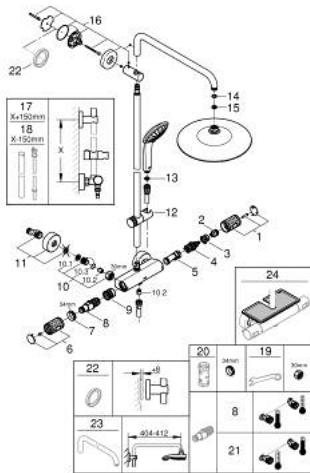

27 615 002 EUPHORIA SYSTEM 260 SHOWER SYSTEM WITH SAFETY MIXER FOR WALL MOUNTING

SPARE PARTS, January 2020 – now

- 1: Shut-off handle (Spare part-nr. 49162000)
- 2: Stop ring (Spare part-nr. 47986000)
- 3: Stop ring (Spare part-nr. 47965000)
- 4: Aquadimmer (Spare part-nr. 47364000)
- 5: Water flow (Spare part-nr. 47887000)
- 6: Shut-off handle (Spare part-nr. 49160000)
- 7: Fitting ring (Spare part-nr. 47743000)
- 8: Thermostatic compact cartridge 1/2" (Spare part-nr. 47439000)
- 9: Race (Spare part-nr. 47975000)
- 10: Non-return valve (Spare part-nr. 47189000)
- 10.1: Dirt strainer (Spare part-nr. 0726400M)
- 10.2: Non-return valve (Spare part-nr. 08565000)
- 10.3: O-ring $\varnothing 17 \times \varnothing 2$ (Spare part-nr. 0305500M)
- 11: S-union (Spare part-nr. 12662000)
- 12: Glider (Spare part-nr. 48424000)
- 13: Dirt strainer (Spare part-nr. 0700200M)
- 14: Fibre seal dia. $\varnothing 18.5 \times \varnothing 12 \times 2$ (Spare part-nr. 0138900M)
- 15: Dirt strainer (Spare part-nr. 48007000)
- 16: Shower bar holder (Spare part-nr. 48279000)
- 17: Shower system pipe for retrofitting (Spare part-nr. 48514000)*
- 18: Shower system pipe for retrofitting (Spare part-nr. 48515000)*
- 19: Special spanner (Spare part-nr. 19377000)*
- 20: Socket Spanner (Spare part-nr. 19332000)*
- 21: GROHE TurboStat cartridge 1/2" (Spare part-nr. 47175000)*
- 22: Compensation disc (Spare part-nr. 27180000)*
- 23: Shower arm for shower systems (Spare part-nr. 14047000)*
- 24: GROHE EasyReach tray (Spare part-nr. 26362LN1)*

* Optional accessories