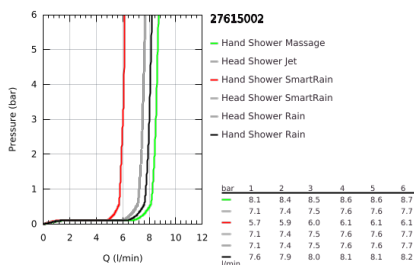

27 615 002 EUPHORIA SYSTEM 260 SHOWER SYSTEM WITH SAFETY MIXER FOR WALL MOUNTING

PRODUCT DESCRIPTION

- Colour: chrome
- horizontal swivable 450 mm shower arm
- exposed Safety Mixer with Aquadimmer function
- head shower Euphoria 260 (26 457)
- spray patterns: Rain, SmartRain, Jet
- maximum flow rate (at 3 bar): 7.5 l/min
- with ball joint
- hand shower Euphoria 110 Massage (27 239)
- maximum flow rate (at 3 bar): 8.5 l/min
- adjustable in height with gliding element
- shower hose Silverflex 1750 mm 1/2" x 1/2" (28 388)
- AquaCalibrator limits maximum flow rate of system (at 3 bar): 8.5 l/min
- GROHE EcoJoy - less water, perfect flow
- GROHE TurboStat - compact cartridge with wax thermoelement
- GROHE SafeStop - safety button at 38°C
- GROHE SafeStop Plus - optional temperature limiter at 43°C included
- GROHE CoolTouch - no risk of scalding
- GROHE ProGrip - with knurled structure
- GROHE DreamSpray - perfect spray pattern
- GROHE LongLife finish
- GROHE SprayDimmer - stepless flow rate adjustment
- Flexible Installation - 1 adjustable bracket for existing drill holes
- Inner WaterGuide - inner insulation for surface protection
- GROHE SpeedClean - effortless limescale removal
- TwistStop - to prevent hose from twisting
- suitable for instantaneous heaters from 18 kW/h
- minimum flow rate 5 l/min.
- optional upgrade: GROHE EasyReach tray (26 362)