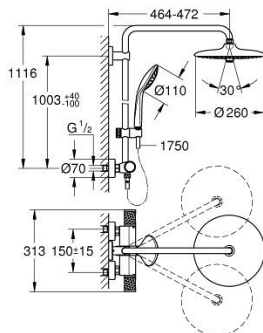

27 615 002 EUPHORIA SYSTEM 260 SHOWER SYSTEM WITH SAFETY MIXER FOR WALL MOUNTING

PRODUCT DESCRIPTION

- Colour: chrome
- horizontal swivable 450 mm shower arm
- exposed Safety Mixer with Aquadimmer function
- head shower Euphoria 260 (26 457)
- spray patterns: Rain, SmartRain, Jet
- maximum flow rate (at 3 bar): 7.5 l/min
- with ball joint
- hand shower Euphoria 110 Massage (27 239)
- maximum flow rate (at 3 bar): 8.5 l/min
- adjustable in height with gliding element
- shower hose Silverflex 1750 mm 1/2" x 1/2" (28 388)
- AquaCalibrator limits maximum flow rate of system (at 3 bar): 8.5 l/min
- GROHE EcoJoy - less water, perfect flow
- GROHE TurboStat - compact cartridge with wax thermoelement
- GROHE SafeStop - safety button at 38°C
- GROHE SafeStop Plus - optional temperature limiter at 43°C included
- GROHE CoolTouch - no risk of scalding
- GROHE ProGrip - with knurled structure
- GROHE DreamSpray - perfect spray pattern
- GROHE LongLife finish
- GROHE SprayDimmer - stepless flow rate adjustment
- Flexible Installation - 1 adjustable bracket for existing drill holes
- Inner WaterGuide - inner insulation for surface protection
- GROHE SpeedClean - effortless limescale removal
- TwistStop - to prevent hose from twisting
- suitable for instantaneous heaters from 18 kW/h
- minimum flow rate 5 l/min.
- optional upgrade: GROHE EasyReach tray (26 362)