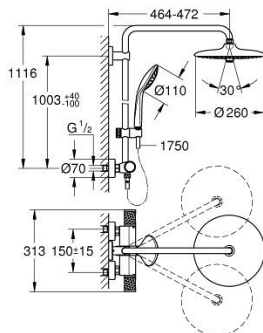

27 615 002 EUPHORIA SYSTEM 260 SHOWER SYSTEM WITH SAFETY MIXER FOR WALL MOUNTING

PRODUCT DESCRIPTION

- Colour: chrome
- horizontal swivable 450 mm shower arm
- exposed Safety Mixer with Aquadimmer function
- head shower Euphoria 260 (26 457)
- spray patterns: Rain, SmartRain, Jet
- maximum flow rate (at 3 bar): 7.5 l/min
- with ball joint
- hand shower Euphoria 110 Massage (27 239)
- maximum flow rate (at 3 bar): 8.5 l/min
- adjustable in height with gliding element
- shower hose Silverflex 1750 mm 1/2" x 1/2" (28 388)
- maximum flow rate system (at 3 bar): 8.5 l/min
- GROHE EcoJoy - less water, perfect flow
- GROHE TurboStat - compact cartridge with wax thermoelement
- GROHE SafeStop - safety button at 38°C
- GROHE SafeStop Plus - optional temperature limiter at 43°C included
- GROHE CoolTouch - no risk of scalding
- GROHE ProGrip - with knurl structure
- GROHE DreamSpray - perfect spray pattern
- GROHE LongLife finish
- GROHE SprayDimmer - stepless flow rate adjustment
- Flexible Installation - 1 adjustable bracket for existing drill holes
- Inner WaterGuide - inner insulation for surface protection
- GROHE SpeedClean - effortless limescale removal
- TwistStop - to prevent hose from twisting
- suitable for instantaneous heaters from 18 kW/h
- minimum flow rate 5 l/min.
- optional upgrade: GROHE EasyReach tray (26 362)
- maximum flow rate (at 3 bar): 7.5 l/min