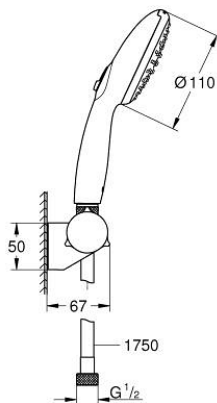

## 27 601 30E TEMPESTA 110 WALL HOLDER SET 2 SPRAYS (RAIN, JET)

### PRODUCT DESCRIPTION

- Colour: chrome
- consisting of:
  - hand shower Tempesta 110 (27 597)
  - maximum flow rate (at 3 bar): 5.6 l/min
  - wall shower holder adjustable (27 595)
  - Relaxflex hose 1750 mm 1/2"x1/2" (28 154)
  - GROHE EcoJoy - extra efficient water usage, perfect flow
  - GROHE SmartSwitch - easily rotate the dial to enjoy your preferred spray option
  - GROHE DreamSpray - perfect spray pattern
  - GROHE LongLife finish
  - GROHE SpeedClean - effortless limescale removal
  - Inner WaterGuide - inner insulation for surface protection
  - ShockProof silicone ring prevents damages caused by shower falling
  - minimum pressure 1.0 bar
  - suitable for instantaneous heater
  - professional edition

## 27 601 30E TEMPESTA 110 WALL HOLDER SET 2 SPRAYS (RAIN, JET)

**SPARE PARTS**, April 2020 – now

1: Dirt strainer (Spare part-nr. 0700200M)

2: Cap (Spare part-nr. 1029380000)