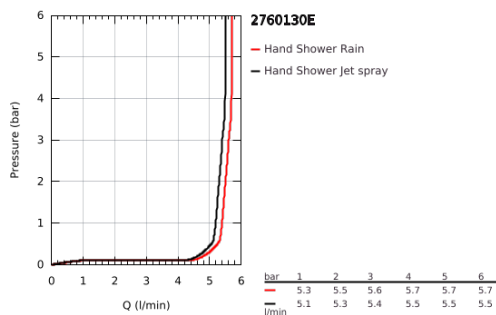

## 27 601 30E TEMPESTA 110 WALL HOLDER SET 2 SPRAYS (RAIN, JET)

### PRODUCT DESCRIPTION

- Colour: chrome
- consisting of:
  - hand shower Tempesta 110 (27 597)
  - maximum flow rate (at 3 bar): 5.6 l/min
  - wall shower holder adjustable (27 595)
  - Relaxflex hose 1750 mm 1/2"x1/2" (28 154)
  - GROHE EcoJoy - extra efficient water usage, perfect flow
  - GROHE SmartSwitch - easily rotate the dial to enjoy your preferred spray option
  - GROHE DreamSpray - perfect spray pattern
  - GROHE LongLife finish
  - GROHE SpeedClean - effortless limescale removal
  - Inner WaterGuide - inner insulation for surface protection
  - ShockProof silicone ring prevents damages caused by shower falling
  - minimum pressure 1.0 bar
  - suitable for instantaneous heater
  - professional edition