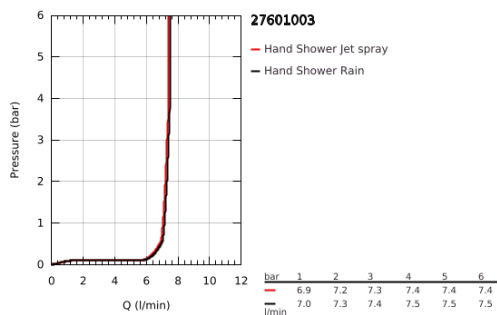

27 601 003 TEMPESTA 110 WALL HOLDER SET 2 SPRAYS (RAIN, JET)

PRODUCT DESCRIPTION

- Colour: chrome
- consisting of:
 - hand shower Tempesta 110 (26 161)
 - maximum flow rate (at 3 bar): 7.4 l/min
 - wall shower holder adjustable (27 595)
 - Relaxflex hose 1750 mm 1/2"x1/2" (28 154)
 - GROHE EcoJoy - less water, perfect flow
 - GROHE SmartSwitch - easily rotate the dial to enjoy your preferred spray option
 - GROHE DreamSpray - perfect spray pattern
 - GROHE LongLife finish
 - GROHE SpeedClean - effortless limescale removal
 - Inner WaterGuide - inner insulation for surface protection
 - ShockProof silicone ring prevents damages caused by shower falling
 - minimum pressure 1.0 bar
 - suitable for instantaneous heater
 - professional edition