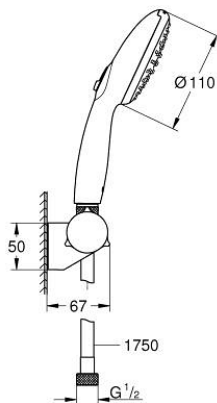

27 601 003 TEMPESTA 110 WALL HOLDER SET 2 SPRAYS (RAIN, JET)

PRODUCT DESCRIPTION

- Colour: chrome
- consisting of:
 - hand shower Tempesta 110 (26 161)
 - maximum flow rate (at 3 bar): 7.4 l/min
 - wall shower holder adjustable (27 595)
 - Relaxflex hose 1750 mm 1/2"x1/2" (28 154)
 - GROHE EcoJoy - less water, perfect flow
 - GROHE SmartSwitch - easily rotate the dial to enjoy your preferred spray option
 - GROHE DreamSpray - perfect spray pattern
 - GROHE LongLife finish
 - GROHE SpeedClean - effortless limescale removal
 - Inner WaterGuide - inner insulation for surface protection
 - ShockProof silicone ring prevents damages caused by shower falling
 - minimum pressure 1.0 bar
 - suitable for instantaneous heater
 - professional edition

27 601 003 TEMPESTA 110 WALL HOLDER SET 2 SPRAYS (RAIN, JET)

SPARE PARTS, April 2020 – now

1: Dirt strainer (Spare part-nr. 0700200M)

2: Cap (Spare part-nr. 1029380000)