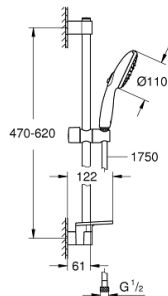

## 27 600 003 TEMPESTA 110 SHOWER RAIL SET 3 SPRAYS (RAIN, JET, MASSAGE)

### PRODUCT DESCRIPTION

- Colour: chrome
- hand shower Tempesta 110 (28 419)
- maximum flow rate (at 3 bar): 7.4 l/min
- shower rail, 600 mm (27 523)
- Relaxaflex hose 1750 mm 1/2"x1/2" (28 154)
- GROHE EasyReach tray (26 770)
- GROHE EcoJoy - less water, perfect flow
- GROHE SmartSwitch - easily rotate the dial to enjoy your preferred spray option
- GROHE DreamSpray - perfect spray pattern
- GROHE LongLife finish
- Flexible Installation - 1 adjustable bracket for existing drill holes
- adjustable rail holder (turn and glide shower holder)
- GROHE SpeedClean - effortless limescale removal
- Inner WaterGuide - inner insulation for surface protection
- ShockProof silicone ring prevents damages caused by shower falling
- minimum pressure 1.0 bar
- suitable for instantaneous heater
- professional edition

### SPARE PARTS, April 2020 – now

- 1: Shower bar holder (Spare part-nr. 48607000)
- 2: Glider (Spare part-nr. 48609000)
- 3: Shower bar holder (Spare part-nr. 48608000)
- 4: Dirt strainer (Spare part-nr. 0700200M)
- 5: GROHE EasyReach tray (Spare part-nr. 26770001)
- 6: Compensation disc (Spare part-nr. 48543001)\*