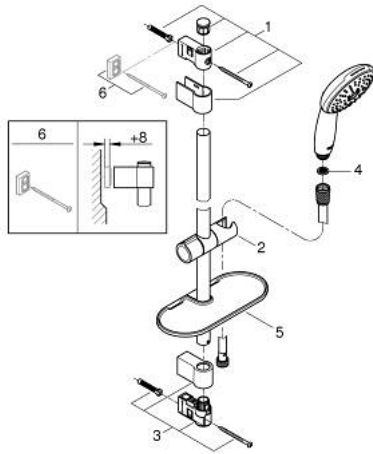

## 27 600 003 TEMPESTA 110 SHOWER RAIL SET 3 SPRAYS (RAIN, JET, MASSAGE)

### PRODUCT DESCRIPTION

- Colour: chrome
- hand shower Tempesta 110 (28 419)
- maximum flow rate (at 3 bar): 7.4 l/min
- shower rail, 600 mm (27 523)
- Relaxaflex hose 1750 mm 1/2"x1/2" (28 154)
- GROHE EasyReach tray (26 770)
- GROHE EcoJoy - less water, perfect flow
- GROHE SmartSwitch - easily rotate the dial to enjoy your preferred spray option
- GROHE DreamSpray - perfect spray pattern
- GROHE LongLife finish
- Flexible Installation - 1 adjustable bracket for existing drill holes
- adjustable rail holder (turn and glide shower holder)
- GROHE SpeedClean - effortless limescale removal
- Inner WaterGuide - inner insulation for surface protection
- ShockProof silicone ring prevents damages caused by shower falling
- minimum pressure 1.0 bar
- suitable for instantaneous heater
- professional edition

### SPARE PARTS, April 2020 – now

- 1: Shower bar holder (Spare part-nr. 48607000)
- 2: Glider (Spare part-nr. 48609000)
- 3: Shower bar holder (Spare part-nr. 48608000)
- 4: Dirt strainer (Spare part-nr. 0700200M)
- 5: GROHE EasyReach tray (Spare part-nr. 26770001)
- 6: Compensation disc (Spare part-nr. 48543001)\*