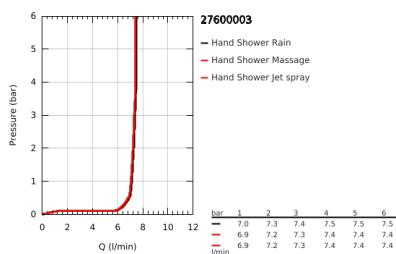

## 27 600 003 TEMPESTA 110 SHOWER RAIL SET 3 SPRAYS (RAIN, JET, MASSAGE)

### PRODUCT DESCRIPTION

- Colour: chrome
- hand shower Tempesta 110 (28 419)
- maximum flow rate (at 3 bar): 7.4 l/min
- shower rail, 600 mm (27 523)
- Relaxaflex hose 1750 mm 1/2"x1/2" (28 154)
- GROHE EasyReach tray (26 770)
- GROHE EcoJoy - less water, perfect flow
- GROHE SmartSwitch - easily rotate the dial to enjoy your preferred spray option
- GROHE DreamSpray - perfect spray pattern
- GROHE LongLife finish
- Flexible Installation - 1 adjustable bracket for existing drill holes
- adjustable rail holder (turn and glide shower holder)
- GROHE SpeedClean - effortless limescale removal
- Inner WaterGuide - inner insulation for surface protection
- ShockProof silicone ring prevents damages caused by shower falling
- minimum pressure 1.0 bar
- suitable for instantaneous heater
- professional edition