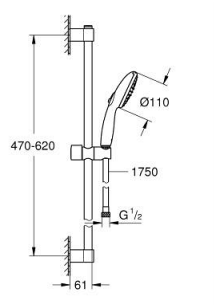

27 598 30E TEMPESTA 110 SHOWER RAIL SET 2 SPRAYS (RAIN, JET)

PRODUCT DESCRIPTION

- Colour: chrome
- hand shower Tempesta 110 (27 597)
- maximum flow rate (at 3 bar): 5.6 l/min
- shower rail, 600 mm (27 523)
- Relaxaflex hose 1750 mm 1/2"x1/2" (28 154)
- GROHE SmartSwitch - easily rotate the dial to enjoy your preferred spray option
- GROHE DreamSpray - perfect spray pattern
- GROHE LongLife finish
- Flexible Installation - 1 adjustable bracket for existing drill holes
- adjustable rail holder (turn and glide shower holder)
- GROHE SpeedClean - effortless limescale removal
- Inner WaterGuide - inner insulation for surface protection
- ShockProof silicone ring prevents damages caused by shower falling
- suitable for instantaneous heater
- professional edition

27 598 30E TEMPESTA 110 SHOWER RAIL SET 2 SPRAYS (RAIN, JET)

SPARE PARTS, April 2020 – now

- 1: Shower bar holder (Spare part-nr. 48607000)
 - 2: Glider (Spare part-nr. 48609000)
 - 3: Shower bar holder (Spare part-nr. 48608000)
 - 4: Dirt strainer (Spare part-nr. 0700200M)
 - 5: Compensation disc (Spare part-nr. 48543001)*
- * Optional accessories