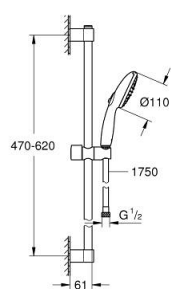

27 598 30E TEMPESTA 110 SHOWER RAIL SET 2 SPRAYS (RAIN, JET)

PRODUCT DESCRIPTION

- Colour: chrome
- hand shower Tempesta 110 (27 597)
- maximum flow rate (at 3 bar): 5.6 l/min
- shower rail, 600 mm (27 523)
- Relaxflex hose 1750 mm 1/2"x1/2" (28 154)
- GROHE EcoJoy - extra efficient water usage, perfect flow
- GROHE SmartSwitch - easily rotate the dial to enjoy your preferred spray option
- GROHE DreamSpray - perfect spray pattern
- GROHE LongLife finish
- Flexible Installation - 1 adjustable bracket for existing drill holes
- adjustable rail holder (turn and glide shower holder)
- GROHE SpeedClean - effortless limescale removal
- Inner WaterGuide - inner insulation for surface protection
- ShockProof silicone ring prevents damages caused by shower falling
- suitable for instantaneous heater
- professional edition

27 598 30E TEMPESTA 110 SHOWER RAIL SET 2 SPRAYS (RAIN, JET)

SPARE PARTS, April 2020 – now

- 1: Shower bar holder (Spare part-nr. 48607000)
 - 2: Glider (Spare part-nr. 48609000)
 - 3: Shower bar holder (Spare part-nr. 48608000)
 - 4: Dirt strainer (Spare part-nr. 0700200M)
 - 5: Compensation disc (Spare part-nr. 48543001)*
- * Optional accessories