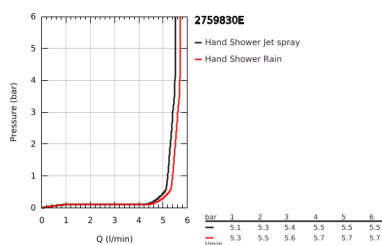

27 598 30E TEMPESTA 110 SHOWER RAIL SET 2 SPRAYS (RAIN, JET)

PRODUCT DESCRIPTION

- Colour: chrome
- hand shower Tempesta 110 (27 597)
- maximum flow rate (at 3 bar): 5.6 l/min
- shower rail, 600 mm (27 523)
- Relaxflex hose 1750 mm 1/2"x1/2" (28 154)
- GROHE EcoJoy - extra efficient water usage, perfect flow
- GROHE SmartSwitch - easily rotate the dial to enjoy your preferred spray option
- GROHE DreamSpray - perfect spray pattern
- GROHE LongLife finish
- Flexible Installation - 1 adjustable bracket for existing drill holes
- adjustable rail holder (turn and glide shower holder)
- GROHE SpeedClean - effortless limescale removal
- Inner WaterGuide - inner insulation for surface protection
- ShockProof silicone ring prevents damages caused by shower falling
- suitable for instantaneous heater
- professional edition

27 598 30E TEMPESTA 110 SHOWER RAIL SET 2 SPRAYS (RAIN, JET)

SPARE PARTS, April 2020 – now

- 1: Shower bar holder (Spare part-nr. 48607000)
 - 2: Glider (Spare part-nr. 48609000)
 - 3: Shower bar holder (Spare part-nr. 48608000)
 - 4: Dirt strainer (Spare part-nr. 0700200M)
 - 5: Compensation disc (Spare part-nr. 48543001)*
- * Optional accessories