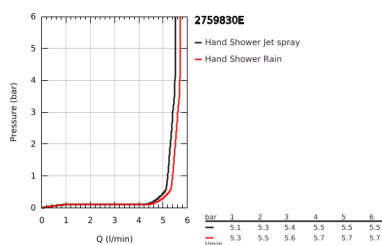

27 598 30E TEMPESTA 110 SHOWER RAIL SET 2 SPRAYS (RAIN, JET)

PRODUCT DESCRIPTION

- Colour: chrome
- hand shower Tempesta 110 (27 597)
- maximum flow rate (at 3 bar): 5.6 l/min
- shower rail, 600 mm (27 523)
- Relaxaflex hose 1750 mm 1/2"x1/2" (28 154)
- GROHE SmartSwitch - easily rotate the dial to enjoy your preferred spray option
- GROHE DreamSpray - perfect spray pattern
- GROHE LongLife finish
- Flexible Installation - 1 adjustable bracket for existing drill holes
- adjustable rail holder (turn and glide shower holder)
- GROHE SpeedClean - effortless limescale removal
- Inner WaterGuide - inner insulation for surface protection
- ShockProof silicone ring prevents damages caused by shower falling
- suitable for instantaneous heater
- professional edition

27 598 30E TEMPESTA 110 SHOWER RAIL SET 2 SPRAYS (RAIN, JET)

SPARE PARTS, April 2020 – now

- 1: Shower bar holder (Spare part-nr. 48607000)
 - 2: Glider (Spare part-nr. 48609000)
 - 3: Shower bar holder (Spare part-nr. 48608000)
 - 4: Dirt strainer (Spare part-nr. 0700200M)
 - 5: Compensation disc (Spare part-nr. 48543001)*
- * Optional accessories