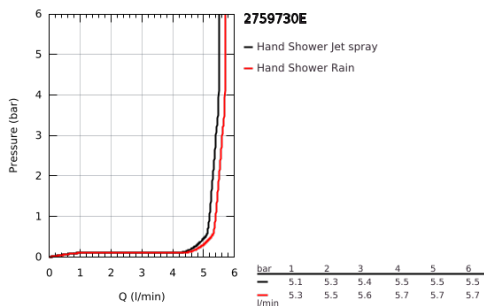

27 597 30E TEMPESTA 110 HAND SHOWER 2 SPRAYS

PRODUCT DESCRIPTION

- Colour: chrome
- spray patterns: Rain, Jet
- maximum flow rate (at 3 bar): 5.6 l/min
- GROHE SmartSwitch - easily rotate the dial to enjoy your preferred spray option
- GROHE DreamSpray - perfect spray pattern
- GROHE LongLife finish
- GROHE SpeedClean - effortless limescale removal
- Inner WaterGuide - inner insulation for surface protection
- ShockProof silicone ring prevents damages caused by shower falling
- universal mounting system, fitting all standard shower hoses
- minimum pressure 1.0 bar
- suitable for instantaneous heater
- professional edition

27 597 30E TEMPESTA 110 HAND SHOWER 2 SPRAYS

SPARE PARTS, April 2020 – now

1: Dirt strainer (Spare part-nr. 0700200M)