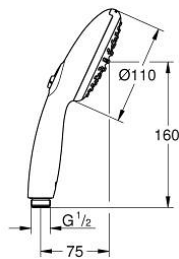

27 597 30E TEMPESTA 110 HAND SHOWER 2 SPRAYS

PRODUCT DESCRIPTION

- Colour: chrome
- spray patterns: Rain, Jet
- maximum flow rate (at 3 bar): 5.6 l/min
- GROHE SmartSwitch - easily rotate the dial to enjoy your preferred spray option
- GROHE DreamSpray - perfect spray pattern
- GROHE LongLife finish
- GROHE SpeedClean - effortless limescale removal
- Inner WaterGuide - inner insulation for surface protection
- ShockProof silicone ring prevents damages caused by shower falling
- universal mounting system, fitting all standard shower hoses
- minimum pressure 1.0 bar
- suitable for instantaneous heater
- professional edition

27 597 30E TEMPESTA 110 HAND SHOWER 2 SPRAYS

SPARE PARTS, April 2020 – now

1: Dirt strainer (Spare part-nr. 0700200M)