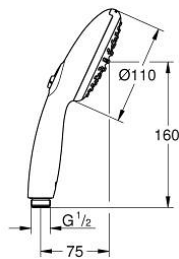

27 597 30E TEMPESTA 110 HAND SHOWER 2 SPRAYS

PRODUCT DESCRIPTION

- Colour: chrome
- spray patterns: Rain, Jet
- maximum flow rate (at 3 bar): 5.6 l/min
- GROHE EcoJoy - extra efficient water usage, perfect flow
- GROHE SmartSwitch - easily rotate the dial to enjoy your preferred spray option
- GROHE DreamSpray - perfect spray pattern
- GROHE LongLife finish
- GROHE SpeedClean - effortless limescale removal
- Inner WaterGuide - inner insulation for surface protection
- ShockProof silicone ring prevents damages caused by shower falling
- universal mounting system, fitting all standard shower hoses
- minimum pressure 1.0 bar
- suitable for instantaneous heater
- professional edition

27 597 30E TEMPESTA 110 HAND SHOWER 2 SPRAYS

SPARE PARTS, April 2020 – now

1: Dirt strainer (Spare part-nr. 0700200M)