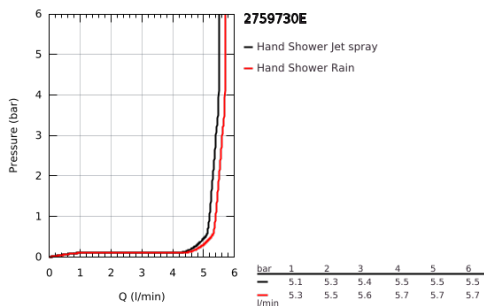

27 597 30E TEMPESTA 110 HAND SHOWER 2 SPRAYS

PRODUCT DESCRIPTION

- Colour: chrome
- spray patterns: Rain, Jet
- maximum flow rate (at 3 bar): 5.6 l/min
- GROHE EcoJoy - extra efficient water usage, perfect flow
- GROHE SmartSwitch - easily rotate the dial to enjoy your preferred spray option
- GROHE DreamSpray - perfect spray pattern
- GROHE LongLife finish
- GROHE SpeedClean - effortless limescale removal
- Inner WaterGuide - inner insulation for surface protection
- ShockProof silicone ring prevents damages caused by shower falling
- universal mounting system, fitting all standard shower hoses
- minimum pressure 1.0 bar
- suitable for instantaneous heater
- professional edition

27 597 30E TEMPESTA 110 HAND SHOWER 2 SPRAYS

SPARE PARTS, April 2020 – now

1: Dirt strainer (Spare part-nr. 0700200M)