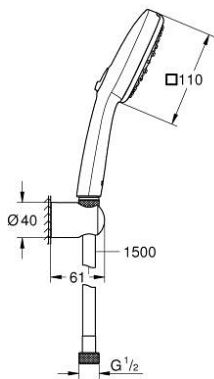

27 588 243 3 TEMPESTA CUBE 110 WALL HOLDER SET 3 SPRAYS

PRODUCT DESCRIPTION

- Colour: matte black
- consisting of:
 - hand shower Tempesta Cube 110
 - spray patterns: Jet / Rain / Massage
 - maximum flow rate (at 3 bar): 7.4 l/min
 - wall shower holder Tempesta, non-adjustable (28 605)
 - shower hose Relexaflex 1500 mm 1/2" x 1/2"
 - GROHE EcoJoy - less water, perfect flow
 - GROHE SmartSwitch - easily rotate the dial to enjoy your preferred spray option
 - GROHE DreamSpray - perfect spray pattern
 - GROHE SpeedClean - effortless limescale removal
 - Inner WaterGuide - inner insulation for surface protection
 - ShockProof silicone ring prevents damages caused by shower falling
 - minimum pressure 1.0 bar
 - suitable for instantaneous heater
 - professional edition

27 588 243 3 TEMPESTA CUBE 110 WALL HOLDER SET 3 SPRAYS

SPARE PARTS, November 2023 – now

1: Dirt strainer (Spare part-nr. 0700200M)