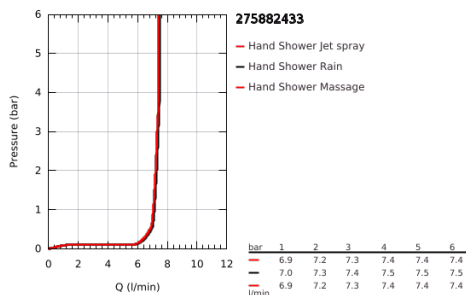

27 588 243 3 TEMPESTA CUBE 110 WALL HOLDER SET 3 SPRAYS

PRODUCT DESCRIPTION

- Colour: matte black
- consisting of:
 - hand shower Tempesta Cube 110
 - spray patterns: Jet / Rain / Massage
 - maximum flow rate (at 3 bar): 7.4 l/min
 - wall shower holder Tempesta, non-adjustable (28 605)
 - shower hose Relexaflex 1500 mm 1/2" x 1/2"
 - GROHE EcoJoy - less water, perfect flow
 - GROHE SmartSwitch - easily rotate the dial to enjoy your preferred spray option
 - GROHE DreamSpray - perfect spray pattern
 - GROHE SpeedClean - effortless limescale removal
 - Inner WaterGuide - inner insulation for surface protection
 - ShockProof silicone ring prevents damages caused by shower falling
 - minimum pressure 1.0 bar
 - suitable for instantaneous heater
 - professional edition