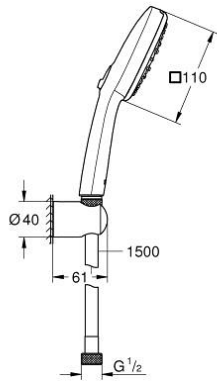

27 588 003 TEMPESTA CUBE 110 WALL HOLDER SET 3 SPRAYS

PRODUCT DESCRIPTION

- Colour: chrome
- consisting of:
 - hand shower Tempesta Cube 110 (27 574)
 - spray patterns: Jet / Rain / Massage
 - maximum flow rate (at 3 bar): 7.4 l/min
 - wall shower holder Tempesta, non-adjustable (28 605)
 - shower hose Relexaflex 1500 mm 1/2" x 1/2" (28 151)
 - GROHE EcoJoy - less water, perfect flow
 - GROHE SmartSwitch - easily rotate the dial to enjoy your preferred spray option
 - GROHE DreamSpray - perfect spray pattern
 - GROHE LongLife finish
 - GROHE SpeedClean - effortless limescale removal
 - Inner WaterGuide - inner insulation for surface protection
 - ShockProof silicone ring prevents damages caused by shower falling
 - minimum pressure 1.0 bar
 - suitable for instantaneous heater
 - professional edition

27 588 003 TEMPESTA CUBE 110 WALL HOLDER SET 3 SPRAYS

SPARE PARTS, November 2021 – now

1: Dirt strainer (Spare part-nr. 0700200M)