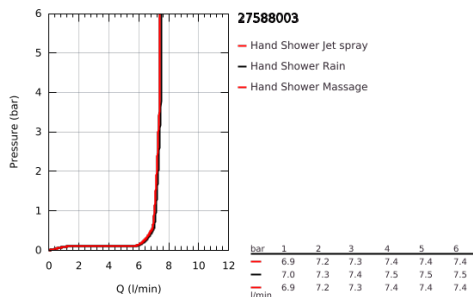

27 588 003 TEMPESTA CUBE 110 WALL HOLDER SET 3 SPRAYS

PRODUCT DESCRIPTION

- Colour: chrome
- consisting of:
 - hand shower Tempesta Cube 110 (27 574)
 - spray patterns: Jet / Rain / Massage
 - maximum flow rate (at 3 bar): 7.4 l/min
 - wall shower holder Tempesta, non-adjustable (28 605)
 - shower hose Relexaflex 1500 mm 1/2" x 1/2" (28 151)
 - GROHE EcoJoy - less water, perfect flow
 - GROHE SmartSwitch - easily rotate the dial to enjoy your preferred spray option
 - GROHE DreamSpray - perfect spray pattern
 - GROHE LongLife finish
 - GROHE SpeedClean - effortless limescale removal
 - Inner WaterGuide - inner insulation for surface protection
 - ShockProof silicone ring prevents damages caused by shower falling
 - minimum pressure 1.0 bar
 - suitable for instantaneous heater
 - professional edition