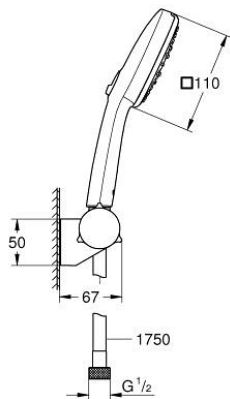

27 584 003 TEMPESTA CUBE 110 WALL HOLDER SET 3 SPRAYS

PRODUCT DESCRIPTION

- Colour: chrome
- consisting of:
 - hand shower Tempesta Cube 110 (27 574)
 - spray patterns: Jet / Rain / Massage
 - maximum flow rate (at 3 bar): 7.4 l/min
 - wall shower holder adjustable (27 595)
 - Relaxaflex hose 1750 mm 1/2"x1/2" (28 154)
 - GROHE EcoJoy - less water, perfect flow
 - GROHE SmartSwitch - easily rotate the dial to enjoy your preferred spray option
 - GROHE DreamSpray - perfect spray pattern
 - GROHE LongLife finish
 - GROHE SpeedClean - effortless limescale removal
 - Inner WaterGuide - inner insulation for surface protection
 - ShockProof silicone ring prevents damages caused by shower falling
 - minimum pressure 1.0 bar
 - suitable for instantaneous heater
 - professional edition

27 584 003 TEMPESTA CUBE 110 WALL HOLDER SET 3 SPRAYS

SPARE PARTS, November 2021 – now

1: Dirt strainer (Spare part-nr. 0700200M)

2: Cap (Spare part-nr. 1029380000)