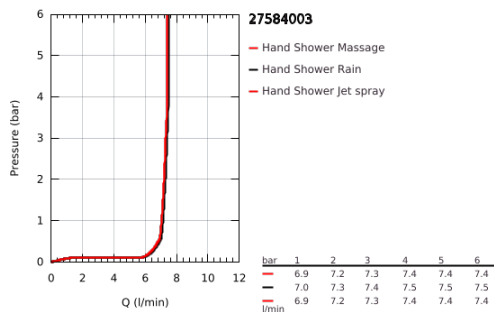

27 584 003 TEMPESTA CUBE 110 WALL HOLDER SET 3 SPRAYS

PRODUCT DESCRIPTION

- Colour: chrome
- consisting of:
 - hand shower Tempesta Cube 110 (27 574)
 - spray patterns: Jet / Rain / Massage
 - maximum flow rate (at 3 bar): 7.4 l/min
 - wall shower holder adjustable (27 595)
 - Relaxaflex hose 1750 mm 1/2"x1/2" (28 154)
 - GROHE EcoJoy - less water, perfect flow
 - GROHE SmartSwitch - easily rotate the dial to enjoy your preferred spray option
 - GROHE DreamSpray - perfect spray pattern
 - GROHE LongLife finish
 - GROHE SpeedClean - effortless limescale removal
 - Inner WaterGuide - inner insulation for surface protection
 - ShockProof silicone ring prevents damages caused by shower falling
 - minimum pressure 1.0 bar
 - suitable for instantaneous heater
 - professional edition