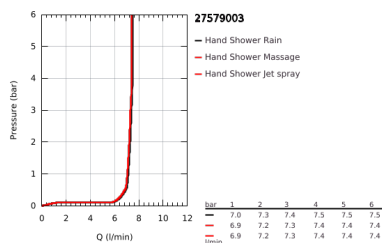

27 579 003 TEMPESTA CUBE 110 SHOWER RAIL SET 3 SPRAYS

PRODUCT DESCRIPTION

- Colour: chrome
- hand shower Tempesta Cube 110 (27 574)
- spray patterns: Jet / Rain / Massage
- maximum flow rate (at 3 bar): 7.4 l/min
- shower rail, 600 mm (27 523)
- Relaxflex hose 1750 mm 1/2"x1/2" (28 154)
- GROHE EcoJoy - less water, perfect flow
- GROHE SmartSwitch - easily rotate the dial to enjoy your preferred spray option
- GROHE DreamSpray - perfect spray pattern
- GROHE LongLife finish
- Flexible Installation - 1 adjustable bracket for existing drill holes
- adjustable rail holder (turn and glide shower holder)
- GROHE SpeedClean - effortless limescale removal
- Inner WaterGuide - inner insulation for surface protection
- ShockProof silicone ring prevents damages caused by shower falling
- suitable for instantaneous heater
- professional edition

27 579 003 TEMPESTA CUBE 110 SHOWER RAIL SET 3 SPRAYS

SPARE PARTS, November 2021 – now

- 1: Shower bar holder (Spare part-nr. 48607000)
 - 2: Glider (Spare part-nr. 48609000)
 - 3: Shower bar holder (Spare part-nr. 48608000)
 - 4: Dirt strainer (Spare part-nr. 0700200M)
 - 5: Compensation disc (Spare part-nr. 48543001)*
- * Optional accessories