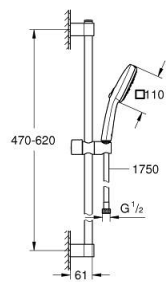

27 579 003 TEMPESTA CUBE 110 SHOWER RAIL SET 3 SPRAYS

PRODUCT DESCRIPTION

- Colour: chrome
- hand shower Tempesta Cube 110 (27 574)
- spray patterns: Jet / Rain / Massage
- maximum flow rate (at 3 bar): 7.4 l/min
- shower rail, 600 mm (27 523)
- Relaxflex hose 1750 mm 1/2"x1/2" (28 154)
- GROHE EcoJoy - less water, perfect flow
- GROHE SmartSwitch - easily rotate the dial to enjoy your preferred spray option
- GROHE DreamSpray - perfect spray pattern
- GROHE LongLife finish
- Flexible Installation - 1 adjustable bracket for existing drill holes
- adjustable rail holder (turn and glide shower holder)
- GROHE SpeedClean - effortless limescale removal
- Inner WaterGuide - inner insulation for surface protection
- ShockProof silicone ring prevents damages caused by shower falling
- suitable for instantaneous heater
- professional edition

27 579 003 TEMPESTA CUBE 110 SHOWER RAIL SET 3 SPRAYS

SPARE PARTS, November 2021 – now

- 1: Shower bar holder (Spare part-nr. 48607000)
 - 2: Glider (Spare part-nr. 48609000)
 - 3: Shower bar holder (Spare part-nr. 48608000)
 - 4: Dirt strainer (Spare part-nr. 0700200M)
 - 5: Compensation disc (Spare part-nr. 48543001)*
- * Optional accessories