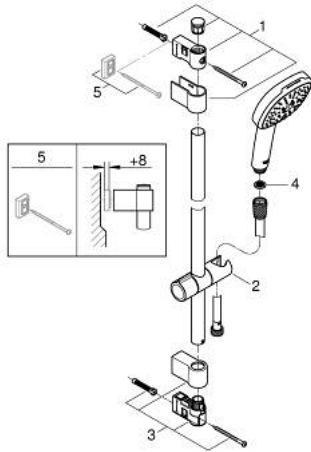

27 579 003 TEMPESTA CUBE 110 SHOWER RAIL SET 3 SPRAYS

PRODUCT DESCRIPTION

- Colour: chrome
- hand shower Tempesta Cube 110 (27 574)
- spray patterns: Jet / Rain / Massage
- maximum flow rate (at 3 bar): 7.4 l/min
- shower rail, 600 mm (27 523)
- Relaxflex hose 1750 mm 1/2"x1/2" (28 154)
- GROHE EcoJoy - less water, perfect flow
- GROHE SmartSwitch - easily rotate the dial to enjoy your preferred spray option
- GROHE DreamSpray - perfect spray pattern
- GROHE LongLife finish
- Flexible Installation - 1 adjustable bracket for existing drill holes
- adjustable rail holder (turn and glide shower holder)
- GROHE SpeedClean - effortless limescale removal
- Inner WaterGuide - inner insulation for surface protection
- ShockProof silicone ring prevents damages caused by shower falling
- suitable for instantaneous heater
- professional edition

27 579 003 TEMPESTA CUBE 110 SHOWER RAIL SET 3 SPRAYS

SPARE PARTS, November 2021 – now

- 1: Shower bar holder (Spare part-nr. 48607000)
 - 2: Glider (Spare part-nr. 48609000)
 - 3: Shower bar holder (Spare part-nr. 48608000)
 - 4: Dirt strainer (Spare part-nr. 0700200M)
 - 5: Compensation disc (Spare part-nr. 48543001)*
- * Optional accessories