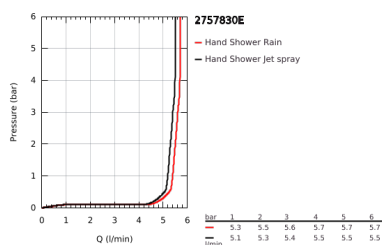

27 578 30E TEMPESTA CUBE 110 SHOWER RAIL SET 2 SPRAYS

PRODUCT DESCRIPTION

- Colour: chrome
- hand shower Tempesta Cube 110 (27 571)
- spray patterns: Rain, Jet
- maximum flow rate (at 3 bar): 5.6 l/min
- shower rail, 600 mm (27 523)
- Relaxflex hose 1750 mm 1/2"x1/2" (28 154)
- GROHE EcoJoy - extra efficient water usage, perfect flow
- GROHE SmartSwitch - easily rotate the dial to enjoy your preferred spray option
- GROHE DreamSpray - perfect spray pattern
- GROHE LongLife finish
- Flexible Installation - 1 adjustable bracket for existing drill holes
- adjustable rail holder (turn and glide shower holder)
- GROHE SpeedClean - effortless limescale removal
- Inner WaterGuide - inner insulation for surface protection
- ShockProof silicone ring prevents damages caused by shower falling
- suitable for instantaneous heater
- professional edition

27 578 30E TEMPESTA CUBE 110 SHOWER RAIL SET 2 SPRAYS

SPARE PARTS, April 2020 – now

- 1: Shower bar holder (Spare part-nr. 48607000)
 - 2: Glider (Spare part-nr. 48609000)
 - 3: Shower bar holder (Spare part-nr. 48608000)
 - 4: Dirt strainer (Spare part-nr. 0700200M)
 - 5: Compensation disc (Spare part-nr. 48543001)*
- * Optional accessories