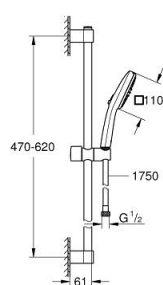

27 578 30E TEMPESTA CUBE 110 SHOWER RAIL SET 2 SPRAYS

PRODUCT DESCRIPTION

- Colour: chrome
- hand shower Tempesta Cube 110 (27 571)
- spray patterns: Rain, Jet
- maximum flow rate (at 3 bar): 5.6 l/min
- shower rail, 600 mm (27 523)
- Relaxflex hose 1750 mm 1/2"x1/2" (28 154)
- GROHE EcoJoy - extra efficient water usage, perfect flow
- GROHE SmartSwitch - easily rotate the dial to enjoy your preferred spray option
- GROHE DreamSpray - perfect spray pattern
- GROHE LongLife finish
- Flexible Installation - 1 adjustable bracket for existing drill holes
- adjustable rail holder (turn and glide shower holder)
- GROHE SpeedClean - effortless limescale removal
- Inner WaterGuide - inner insulation for surface protection
- ShockProof silicone ring prevents damages caused by shower falling
- suitable for instantaneous heater
- professional edition

27 578 30E TEMPESTA CUBE 110 SHOWER RAIL SET 2 SPRAYS

SPARE PARTS, April 2020 – now

- 1: Shower bar holder (Spare part-nr. 48607000)
 - 2: Glider (Spare part-nr. 48609000)
 - 3: Shower bar holder (Spare part-nr. 48608000)
 - 4: Dirt strainer (Spare part-nr. 0700200M)
 - 5: Compensation disc (Spare part-nr. 48543001)*
- * Optional accessories