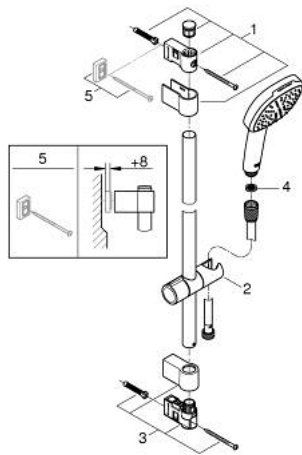

27 578 30E TEMPESTA CUBE 110 SHOWER RAIL SET 2 SPRAYS

PRODUCT DESCRIPTION

- Colour: chrome
- hand shower Tempesta Cube 110 (27 571)
- spray patterns: Rain, Jet
- maximum flow rate (at 3 bar): 5.6 l/min
- shower rail, 600 mm (27 523)
- Relaxflex hose 1750 mm 1/2"x1/2" (28 154)
- GROHE EcoJoy - extra efficient water usage, perfect flow
- GROHE SmartSwitch - easily rotate the dial to enjoy your preferred spray option
- GROHE DreamSpray - perfect spray pattern
- GROHE LongLife finish
- Flexible Installation - 1 adjustable bracket for existing drill holes
- adjustable rail holder (turn and glide shower holder)
- GROHE SpeedClean - effortless limescale removal
- Inner WaterGuide - inner insulation for surface protection
- ShockProof silicone ring prevents damages caused by shower falling
- suitable for instantaneous heater
- professional edition

27 578 30E TEMPESTA CUBE 110 SHOWER RAIL SET 2 SPRAYS

SPARE PARTS, April 2020 – now

- 1: Shower bar holder (Spare part-nr. 48607000)
 - 2: Glider (Spare part-nr. 48609000)
 - 3: Shower bar holder (Spare part-nr. 48608000)
 - 4: Dirt strainer (Spare part-nr. 0700200M)
 - 5: Compensation disc (Spare part-nr. 48543001)*
- * Optional accessories