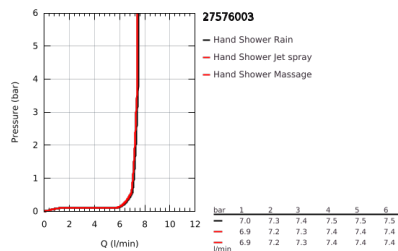

27 576 003 TEMPESTA CUBE 110 SHOWER RAIL SET 3 SPRAYS

PRODUCT DESCRIPTION

- Colour: chrome
- hand shower Tempesta Cube 110 (27 574)
- spray patterns: Jet / Rain / Massage
- maximum flow rate (at 3 bar): 7.4 l/min
- shower rail, 600 mm (27 523)
- Relaxflex hose 1750 mm 1/2"x1/2" (28 154)
- GROHE EasyReach tray (26 770)
- GROHE EcoJoy - less water, perfect flow
- GROHE SmartSwitch - easily rotate the dial to enjoy your preferred spray option
- GROHE DreamSpray - perfect spray pattern
- GROHE LongLife finish
- Flexible Installation - 1 adjustable bracket for existing drill holes
- adjustable rail holder (turn and glide shower holder)
- GROHE SpeedClean - effortless limescale removal
- Inner WaterGuide - inner insulation for surface protection
- ShockProof silicone ring prevents damages caused by shower falling
- suitable for instantaneous heater
- professional edition

27 576 003 TEMPESTA CUBE 110 SHOWER RAIL SET 3 SPRAYS

SPARE PARTS, November 2021 – now

- 1: Shower bar holder (Spare part-nr. 48607000)
- 2: Glider (Spare part-nr. 48609000)
- 3: Shower bar holder (Spare part-nr. 48608000)
- 4: Dirt strainer (Spare part-nr. 0700200M)
- 5: GROHE EasyReach tray (Spare part-nr. 26770001)
- 6: Compensation disc (Spare part-nr. 48543001)*