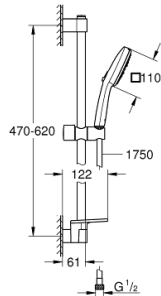

27 576 003 TEMPESTA CUBE 110 SHOWER RAIL SET 3 SPRAYS

PRODUCT DESCRIPTION

- Colour: chrome
- hand shower Tempesta Cube 110 (27 574)
- spray patterns: Jet / Rain / Massage
- maximum flow rate (at 3 bar): 7.4 l/min
- shower rail, 600 mm (27 523)
- Relaxflex hose 1750 mm 1/2"x1/2" (28 154)
- GROHE EasyReach tray (26 770)
- GROHE EcoJoy - less water, perfect flow
- GROHE SmartSwitch - easily rotate the dial to enjoy your preferred spray option
- GROHE DreamSpray - perfect spray pattern
- GROHE LongLife finish
- Flexible Installation - 1 adjustable bracket for existing drill holes
- adjustable rail holder (turn and glide shower holder)
- GROHE SpeedClean - effortless limescale removal
- Inner WaterGuide - inner insulation for surface protection
- ShockProof silicone ring prevents damages caused by shower falling
- suitable for instantaneous heater
- professional edition

27 576 003 TEMPESTA CUBE 110 SHOWER RAIL SET 3 SPRAYS

SPARE PARTS, November 2021 – now

- 1: Shower bar holder (Spare part-nr. 48607000)
- 2: Glider (Spare part-nr. 48609000)
- 3: Shower bar holder (Spare part-nr. 48608000)
- 4: Dirt strainer (Spare part-nr. 0700200M)
- 5: GROHE EasyReach tray (Spare part-nr. 26770001)
- 6: Compensation disc (Spare part-nr. 48543001)*