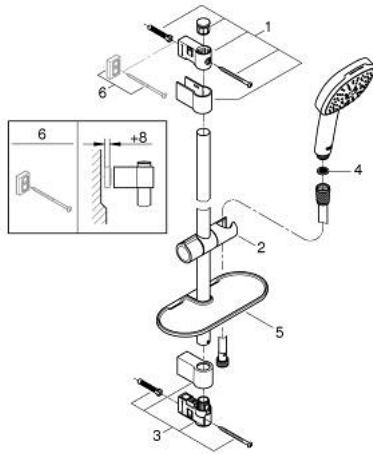

27 576 003 TEMPESTA CUBE 110 SHOWER RAIL SET 3 SPRAYS

PRODUCT DESCRIPTION

- Colour: chrome
- hand shower Tempesta Cube 110 (27 574)
- spray patterns: Jet / Rain / Massage
- maximum flow rate (at 3 bar): 7.4 l/min
- shower rail, 600 mm (27 523)
- Relaxflex hose 1750 mm 1/2"x1/2" (28 154)
- GROHE EasyReach tray (26 770)
- GROHE EcoJoy - less water, perfect flow
- GROHE SmartSwitch - easily rotate the dial to enjoy your preferred spray option
- GROHE DreamSpray - perfect spray pattern
- GROHE LongLife finish
- Flexible Installation - 1 adjustable bracket for existing drill holes
- adjustable rail holder (turn and glide shower holder)
- GROHE SpeedClean - effortless limescale removal
- Inner WaterGuide - inner insulation for surface protection
- ShockProof silicone ring prevents damages caused by shower falling
- suitable for instantaneous heater
- professional edition

27 576 003 TEMPESTA CUBE 110 SHOWER RAIL SET 3 SPRAYS

SPARE PARTS, November 2021 – now

- 1: Shower bar holder (Spare part-nr. 48607000)
- 2: Glider (Spare part-nr. 48609000)
- 3: Shower bar holder (Spare part-nr. 48608000)
- 4: Dirt strainer (Spare part-nr. 0700200M)
- 5: GROHE EasyReach tray (Spare part-nr. 26770001)
- 6: Compensation disc (Spare part-nr. 48543001)*