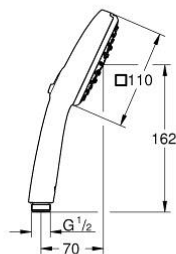

27 574 003 TEMPESTA CUBE 110 HAND SHOWER 3 SPRAYS

PRODUCT DESCRIPTION

- Colour: chrome
- spray patterns: Rain, Jet, Massage
- maximum flow rate (at 3 bar): 7.4 l/min
- GROHE EcoJoy - less water, perfect flow
- GROHE SmartSwitch - easily rotate the dial to enjoy your preferred spray option
- GROHE DreamSpray - perfect spray pattern
- GROHE LongLife finish
- GROHE SpeedClean - effortless limescale removal
- Inner WaterGuide - inner insulation for surface protection
- ShockProof silicone ring prevents damages caused by shower falling
- universal mounting system, fitting all standard shower hoses
- minimum pressure 1.0 bar
- suitable for instantaneous heater
- professional edition

27 574 003 TEMPESTA CUBE 110 HAND SHOWER 3 SPRAYS

SPARE PARTS, July 2021 – now

1: Dirt strainer (Spare part-nr. 0700200M)