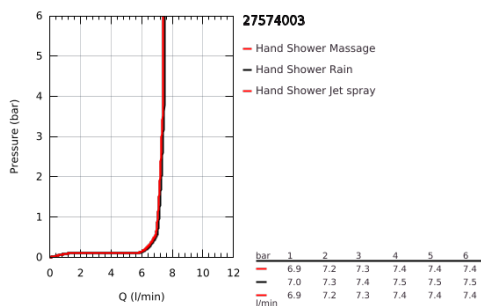

27 574 003 TEMPESTA CUBE 110 HAND SHOWER 3 SPRAYS

PRODUCT DESCRIPTION

- Colour: chrome
- spray patterns: Rain, Jet, Massage
- maximum flow rate (at 3 bar): 7.4 l/min
- GROHE EcoJoy - less water, perfect flow
- GROHE SmartSwitch - easily rotate the dial to enjoy your preferred spray option
- GROHE DreamSpray - perfect spray pattern
- GROHE LongLife finish
- GROHE SpeedClean - effortless limescale removal
- Inner WaterGuide - inner insulation for surface protection
- ShockProof silicone ring prevents damages caused by shower falling
- universal mounting system, fitting all standard shower hoses
- minimum pressure 1.0 bar
- suitable for instantaneous heater
- professional edition

27 574 003 TEMPESTA CUBE 110 HAND SHOWER 3 SPRAYS

SPARE PARTS, July 2021 – now

1: Dirt strainer (Spare part-nr. 0700200M)