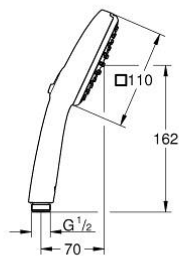

27 571 30E TEMPESTA CUBE 110 HAND SHOWER 2 SPRAYS

PRODUCT DESCRIPTION

- Colour: chrome
- spray patterns: Rain, Jet
- maximum flow rate (at 3 bar): 5.6 l/min
- GROHE SmartSwitch - easily rotate the dial to enjoy your preferred spray option
- GROHE DreamSpray - perfect spray pattern
- GROHE LongLife finish
- ShockProof silicone ring prevents damages caused by shower falling
- GROHE SpeedClean - effortless limescale removal
- Inner WaterGuide - inner insulation for surface protection
- universal mounting system, fitting all standard shower hoses
- minimum pressure 1.0 bar
- suitable for instantaneous heater
- professional edition

Pure Freude
an Wasser

27 571 30E TEMPESTA CUBE 110 HAND SHOWER 2 SPRAYS

SPARE PARTS, April 2020 – now

1: Dirt strainer (Spare part-nr. 0700200M)