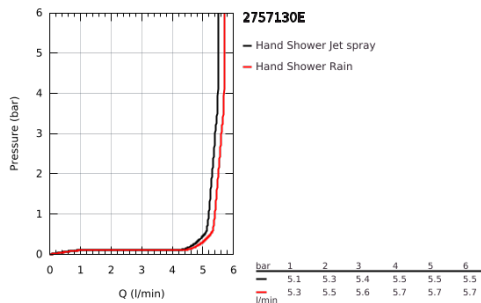

27 571 30E TEMPESTA CUBE 110 HAND SHOWER 2 SPRAYS

PRODUCT DESCRIPTION

- Colour: chrome
- spray patterns: Rain, Jet
- maximum flow rate (at 3 bar): 5.6 l/min
- GROHE EcoJoy - extra efficient water usage, perfect flow
- GROHE SmartSwitch - easily rotate the dial to enjoy your preferred spray option
- GROHE DreamSpray - perfect spray pattern
- GROHE LongLife finish
- ShockProof silicone ring prevents damages caused by shower falling
- GROHE SpeedClean - effortless limescale removal
- Inner WaterGuide - inner insulation for surface protection
- universal mounting system, fitting all standard shower hoses
- minimum pressure 1.0 bar
- suitable for instantaneous heater
- professional edition

Pure Freude
an Wasser

27 571 30E TEMPESTA CUBE 110 HAND SHOWER 2 SPRAYS

SPARE PARTS, April 2020 – now

1: Dirt strainer (Spare part-nr. 0700200M)