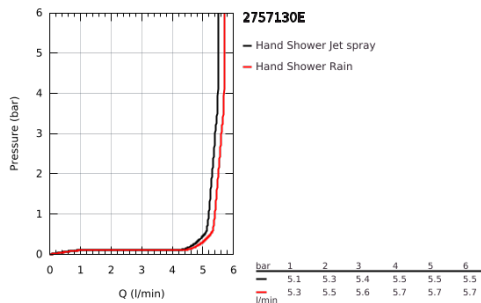

27 571 30E TEMPESTA CUBE 110 HAND SHOWER 2 SPRAYS

PRODUCT DESCRIPTION

- Colour: chrome
- spray patterns: Rain, Jet
- maximum flow rate (at 3 bar): 5.6 l/min
- GROHE SmartSwitch - easily rotate the dial to enjoy your preferred spray option
- GROHE DreamSpray - perfect spray pattern
- GROHE LongLife finish
- ShockProof silicone ring prevents damages caused by shower falling
- GROHE SpeedClean - effortless limescale removal
- Inner WaterGuide - inner insulation for surface protection
- universal mounting system, fitting all standard shower hoses
- minimum pressure 1.0 bar
- suitable for instantaneous heater
- professional edition

Pure Freude
an Wasser

27 571 30E TEMPESTA CUBE 110 HAND SHOWER 2 SPRAYS

SPARE PARTS, April 2020 – now

1: Dirt strainer (Spare part-nr. 0700200M)