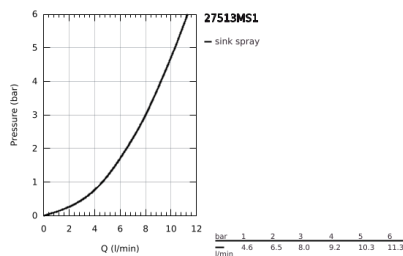

27 513 MS1 TEMPESTA-F WALL HOLDER SET 1 SPRAY

PRODUCT DESCRIPTION

- Colour: satin steel
- hand shower with trigger control
- maximum flow rate (at 3 bar): 8 l/min
- wall shower holder
- Silverflex Long-Life shower hose 1250 mm
- GROHE EcoJoy - less water, perfect flow
- GROHE LongLife finish
- GROHE SpeedClean - effortless limescale removal
- Inner WaterGuide - inner insulation for surface protection
- TwistStop - to prevent hose from twisting
- Please refer to local norms regarding installation.