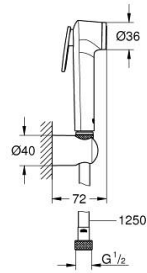

27 513 MS1 TEMPESTA-F WALL HOLDER SET 1 SPRAY

PRODUCT DESCRIPTION

- Colour: satin steel
- hand shower with trigger control
- maximum flow rate (at 3 bar): 8 l/min
- wall shower holder
- Silverflex Long-Life shower hose 1250 mm
- GROHE EcoJoy - less water, perfect flow
- GROHE LongLife finish
- GROHE SpeedClean - effortless limescale removal
- Inner WaterGuide - inner insulation for surface protection
- TwistStop - to prevent hose from twisting
- Please refer to local norms regarding installation.

27 513 MS1 TEMPESTA-F WALL HOLDER SET 1 SPRAY

SPARE PARTS, June 2023 – now

1: Dirt strainer (Spare part-nr. 0700200M)

2: Non-return valve (Spare part-nr. 14165MSM)*

* Optional accessories