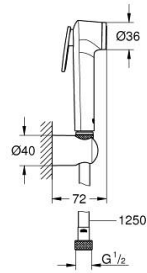

27 513 MG1 TEMPESTA-F WALL HOLDER SET 1 SPRAY

PRODUCT DESCRIPTION

- Colour: satin graphite
- hand shower with trigger control
- maximum flow rate (at 3 bar): 8 l/min
- wall shower holder
- Silverflex Long-Life shower hose 1250 mm
- GROHE EcoJoy - less water, perfect flow
- GROHE LongLife finish
- GROHE SpeedClean - effortless limescale removal
- Inner WaterGuide - inner insulation for surface protection
- TwistStop - to prevent hose from twisting
- Please refer to local norms regarding installation.

27 513 MG1 TEMPESTA-F WALL HOLDER SET 1 SPRAY

SPARE PARTS, June 2023 – now

1: Dirt strainer (Spare part-nr. 0700200M)

2: Non-return valve (Spare part-nr. 14165MGM)*

* Optional accessories