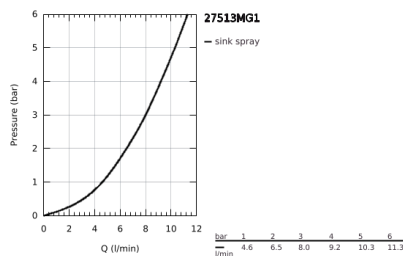

27 513 MG1 TEMPESTA-F WALL HOLDER SET 1 SPRAY

PRODUCT DESCRIPTION

- Colour: satin graphite
- hand shower with trigger control
- maximum flow rate (at 3 bar): 8 l/min
- wall shower holder
- Silverflex Long-Life shower hose 1250 mm
- GROHE EcoJoy - less water, perfect flow
- GROHE LongLife finish
- GROHE SpeedClean - effortless limescale removal
- Inner WaterGuide - inner insulation for surface protection
- TwistStop - to prevent hose from twisting
- Please refer to local norms regarding installation.