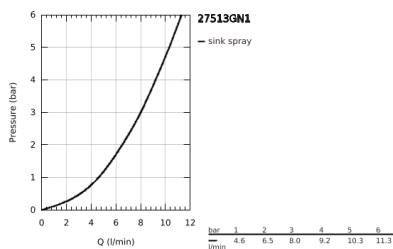

27 513 GN1 TEMPESTA-F TRIGGER SPRAY 30 WALL HOLDER SET 1 SPRAY

PRODUCT DESCRIPTION

- Colour: brushed cool sunrise
- hand shower with trigger control
- maximum flow rate (at 3 bar): 8 l/min
- wall shower holder
- Silverflex Long-Life shower hose 1250 mm
- GROHE EcoJoy - less water, perfect flow
- GROHE LongLife finish
- GROHE SpeedClean - effortless limescale removal
- Inner WaterGuide - inner insulation for surface protection
- TwistStop - to prevent hose from twisting
- Please refer to local norms regarding installation.