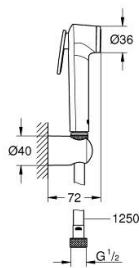

27 513 GN1 TEMPESTA-F TRIGGER SPRAY 30 WALL HOLDER SET 1 SPRAY

PRODUCT DESCRIPTION

- Colour: brushed cool sunrise
- hand shower with trigger control
- maximum flow rate (at 3 bar): 8 l/min
- wall shower holder
- Silverflex Long-Life shower hose 1250 mm
- GROHE EcoJoy - less water, perfect flow
- GROHE LongLife finish
- GROHE SpeedClean - effortless limescale removal
- Inner WaterGuide - inner insulation for surface protection
- TwistStop - to prevent hose from twisting
- Please refer to local norms regarding installation.

27 513 GN1 TEMPESTA-F TRIGGER SPRAY 30 WALL HOLDER SET 1 SPRAY

SPARE PARTS, May 2021 – now

1: Dirt strainer (Spare part-nr. 0700200M)

2: Non-return valve (Spare part-nr. 14165GNM)*

* Optional accessories