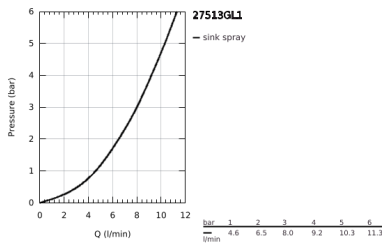

27 513 GL1 TEMPESTA-F TRIGGER SPRAY 30 WALL HOLDER SET 1 SPRAY

PRODUCT DESCRIPTION

- Colour: cool sunrise
- hand shower with trigger control
- maximum flow rate (at 3 bar): 8 l/min
- wall shower holder
- Silverflex Long-Life shower hose 1250 mm
- GROHE EcoJoy - less water, perfect flow
- GROHE LongLife finish
- GROHE SpeedClean - effortless limescale removal
- Inner WaterGuide - inner insulation for surface protection
- TwistStop - to prevent hose from twisting
- Please refer to local norms regarding installation.