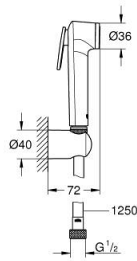

27 513 GL1 TEMPESTA-F TRIGGER SPRAY 30 WALL HOLDER SET 1 SPRAY

PRODUCT DESCRIPTION

- Colour: cool sunrise
- hand shower with trigger control
- maximum flow rate (at 3 bar): 8 l/min
- wall shower holder
- Silverflex Long-Life shower hose 1250 mm
- GROHE EcoJoy - less water, perfect flow
- GROHE LongLife finish
- GROHE SpeedClean - effortless limescale removal
- Inner WaterGuide - inner insulation for surface protection
- TwistStop - to prevent hose from twisting
- Please refer to local norms regarding installation.

27 513 GL1 TEMPESTA-F TRIGGER SPRAY 30 WALL HOLDER SET 1 SPRAY

SPARE PARTS, May 2021 – now

1: Dirt strainer (Spare part-nr. 0700200M)

2: Non-return valve (Spare part-nr. 14165GLM)*

* Optional accessories