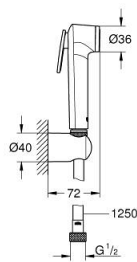

27 513 DA1 TEMPESTA-F TRIGGER SPRAY 30 WALL HOLDER SET 1 SPRAY

PRODUCT DESCRIPTION

- Colour: warm sunset
- hand shower with trigger control
- maximum flow rate (at 3 bar): 8 l/min
- wall shower holder
- Silverflex Long-Life shower hose 1250 mm
- GROHE EcoJoy - less water, perfect flow
- GROHE LongLife finish
- GROHE SpeedClean - effortless limescale removal
- Inner WaterGuide - inner insulation for surface protection
- TwistStop - to prevent hose from twisting
- Please refer to local norms regarding installation.

27 513 DA1 TEMPESTA-F TRIGGER SPRAY 30 WALL HOLDER SET 1 SPRAY

SPARE PARTS, May 2021 – now

1: Dirt strainer (Spare part-nr. 0700200M)

2: Non-return valve (Spare part-nr. 14165DAM)*

* Optional accessories