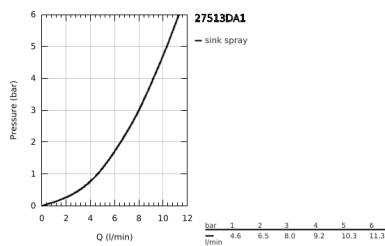

27 513 DA1 TEMPESTA-F TRIGGER SPRAY 30 WALL HOLDER SET 1 SPRAY

PRODUCT DESCRIPTION

- Colour: warm sunset
- hand shower with trigger control
- maximum flow rate (at 3 bar): 8 l/min
- wall shower holder
- Silverflex Long-Life shower hose 1250 mm
- GROHE EcoJoy - less water, perfect flow
- GROHE LongLife finish
- GROHE SpeedClean - effortless limescale removal
- Inner WaterGuide - inner insulation for surface protection
- TwistStop - to prevent hose from twisting
- Please refer to local norms regarding installation.