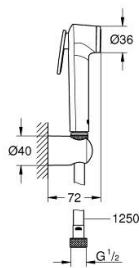

27 513 AL1 TEMPESTA-F TRIGGER SPRAY 30 WALL HOLDER SET 1 SPRAY

PRODUCT DESCRIPTION

- Colour: brushed hard graphite
- hand shower with trigger control
- maximum flow rate (at 3 bar): 8 l/min
- wall shower holder
- Silverflex Long-Life shower hose 1250 mm
- GROHE EcoJoy - less water, perfect flow
- GROHE LongLife finish
- GROHE SpeedClean - effortless limescale removal
- Inner WaterGuide - inner insulation for surface protection
- TwistStop - to prevent hose from twisting
- Please refer to local norms regarding installation.

27 513 AL1 TEMPESTA-F TRIGGER SPRAY 30 WALL HOLDER SET 1 SPRAY

SPARE PARTS, May 2021 – now

1: Dirt strainer (Spare part-nr. 0700200M)

2: Non-return valve (Spare part-nr. 14165ALM)*

* Optional accessories