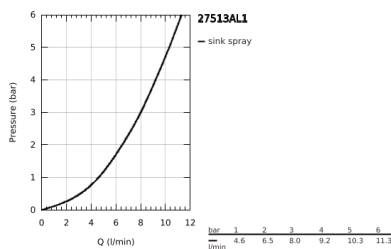

27 513 AL1 TEMPESTA-F TRIGGER SPRAY 30 WALL HOLDER SET 1 SPRAY

PRODUCT DESCRIPTION

- Colour: brushed hard graphite
- hand shower with trigger control
- maximum flow rate (at 3 bar): 8 l/min
- wall shower holder
- Silverflex Long-Life shower hose 1250 mm
- GROHE EcoJoy - less water, perfect flow
- GROHE LongLife finish
- GROHE SpeedClean - effortless limescale removal
- Inner WaterGuide - inner insulation for surface protection
- TwistStop - to prevent hose from twisting
- Please refer to local norms regarding installation.

27 513 AL1 TEMPESTA-F TRIGGER SPRAY 30 WALL HOLDER SET 1 SPRAY

SPARE PARTS, May 2021 – now

1: Dirt strainer (Spare part-nr. 0700200M)

2: Non-return valve (Spare part-nr. 14165ALM)*

* Optional accessories