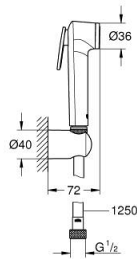

27 513 A01 TEMPESTA-F TRIGGER SPRAY 30 WALL HOLDER SET 1 SPRAY

PRODUCT DESCRIPTION

- Colour: hard graphite
- hand shower with trigger control
- maximum flow rate (at 3 bar): 8 l/min
- wall shower holder
- Silverflex Long-Life shower hose 1250 mm
- GROHE EcoJoy - less water, perfect flow
- GROHE LongLife finish
- GROHE SpeedClean - effortless limescale removal
- Inner WaterGuide - inner insulation for surface protection
- TwistStop - to prevent hose from twisting
- Please refer to local norms regarding installation.

27 513 A01 TEMPESTA-F TRIGGER SPRAY 30 WALL HOLDER SET 1 SPRAY

SPARE PARTS, May 2021 – now

1: Dirt strainer (Spare part-nr. 0700200M)

2: Non-return valve (Spare part-nr. 14165A0M)*

* Optional accessories