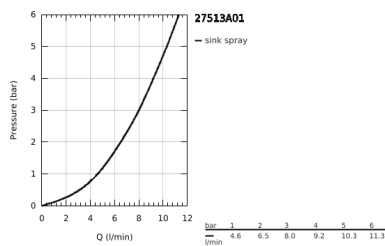

27 513 A01 TEMPESTA-F TRIGGER SPRAY 30 WALL HOLDER SET 1 SPRAY

PRODUCT DESCRIPTION

- Colour: hard graphite
- hand shower with trigger control
- maximum flow rate (at 3 bar): 8 l/min
- wall shower holder
- Silverflex Long-Life shower hose 1250 mm
- GROHE EcoJoy - less water, perfect flow
- GROHE LongLife finish
- GROHE SpeedClean - effortless limescale removal
- Inner WaterGuide - inner insulation for surface protection
- TwistStop - to prevent hose from twisting
- Please refer to local norms regarding installation.