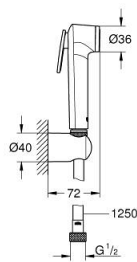

27 513 001 TEMPESTA-F WALL HOLDER SET 1 SPRAY

PRODUCT DESCRIPTION

- Colour: chrome
- hand shower with trigger control (27 512)
- maximum flow rate (at 3 bar): 8 l/min
- wall shower holder (28 605)
- Silverflex Long-Life shower hose 1250 mm (26 335)
- GROHE EcoJoy - less water, perfect flow
- GROHE LongLife finish
- GROHE SpeedClean - effortless limescale removal
- Inner WaterGuide - inner insulation for surface protection
- TwistStop - to prevent hose from twisting
- Please refer to local norms regarding installation.

27 513 001 TEMPESTA-F WALL HOLDER SET 1 SPRAY

SPARE PARTS, January 2015 – now

1: Dirt strainer (Spare part-nr. 0700200M)

2: Non-return valve (Spare part-nr. 1416500M)*

* Optional accessories