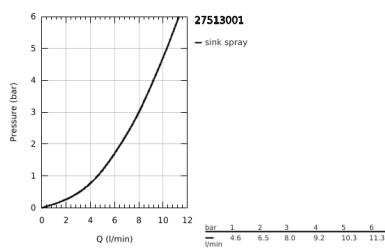

27 513 001 TEMPESTA-F WALL HOLDER SET 1 SPRAY

PRODUCT DESCRIPTION

- Colour: chrome
- hand shower with trigger control (27 512)
- maximum flow rate (at 3 bar): 8 l/min
- wall shower holder (28 605)
- Silverflex Long-Life shower hose 1250 mm (26 335)
- GROHE EcoJoy - less water, perfect flow
- GROHE LongLife finish
- GROHE SpeedClean - effortless limescale removal
- Inner WaterGuide - inner insulation for surface protection
- TwistStop - to prevent hose from twisting
- Please refer to local norms regarding installation.