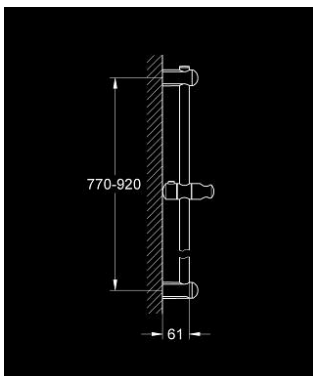

27 500 000 EUPHORIA SHOWER RAIL, 900 MM

PRODUCT DESCRIPTION

- Colour: chrome
- with wall holders, glide element and swivel holder
- Flexible Installation - 1 adjustable bracket for existing drill holes
- GROHE LongLife finish

27 500 000 EUPHORIA SHOWER RAIL, 900 MM

SPARE PARTS, March 2010 – now

- 1: Shower bar holder (Spare part-nr. 48098000)
- 2: Glider (Spare part-nr. 48099000)
- 3: Shower bar holder (Spare part-nr. 48100000)