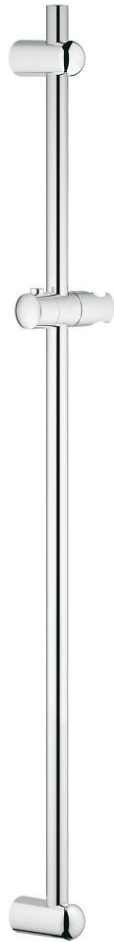

27 500 000 EUPHORIA SHOWER RAIL, 900 MM

PRODUCT DESCRIPTION

- Colour: chrome
- with wall holders, glide element and swivel holder
- Flexible Installation - 1 adjustable bracket for existing drill holes
- GROHE LongLife finish

27 500 000 EUPHORIA SHOWER RAIL, 900 MM

SPARE PARTS, March 2010 – now

- 1: Shower bar holder (Spare part-nr. 48098000)
- 2: Glider (Spare part-nr. 48099000)
- 3: Shower bar holder (Spare part-nr. 48100000)