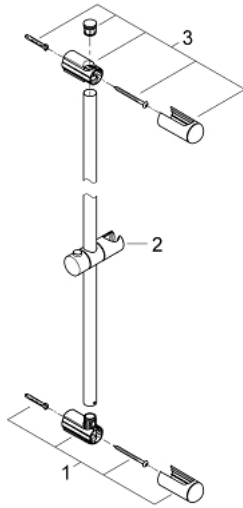

27 500 000 EUPHORIA SHOWER RAIL, 900 MM

PRODUCT DESCRIPTION

- Colour: chrome
- with wall holders, glide element and swivel holder
- Flexible Installation - 1 adjustable bracket for existing drill holes
- GROHE LongLife finish

27 500 000 EUPHORIA SHOWER RAIL, 900 MM

SPARE PARTS, March 2010 – now

- 1: Shower bar holder (Spare part-nr. 48098000)
- 2: Glider (Spare part-nr. 48099000)
- 3: Shower bar holder (Spare part-nr. 48100000)