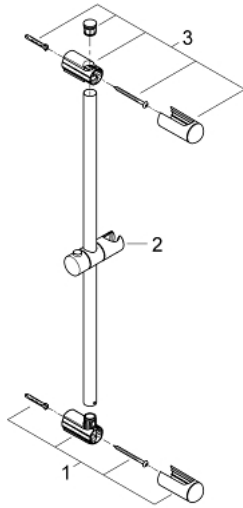

27 499 000 **EUPHORIA SHOWER RAIL, 600 MM**

PRODUCT DESCRIPTION

- Colour: chrome
- with wall holders, glide element and swivel holder
- Flexible Installation - 1 adjustable bracket for existing drill holes
- GROHE LongLife finish

27 499 000 **EUPHORIA SHOWER RAIL, 600 MM**

SPARE PARTS, March 2010 – now

1: Shower bar holder (Spare part-nr. 48098000)

2: Glider (Spare part-nr. 48099000)

3: Shower bar holder (Spare part-nr. 48100000)