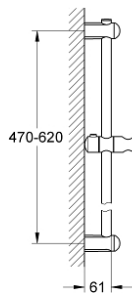

27 499 000 **EUPHORIA SHOWER RAIL, 600 MM**

PRODUCT DESCRIPTION

- Colour: chrome
- with wall holders, glide element and swivel holder
- Flexible Installation - 1 adjustable bracket for existing drill holes
- GROHE LongLife finish

27 499 000 **EUPHORIA SHOWER RAIL, 600 MM**

SPARE PARTS, March 2010 – now

1: Shower bar holder (Spare part-nr. 48098000)

2: Glider (Spare part-nr. 48099000)

3: Shower bar holder (Spare part-nr. 48100000)