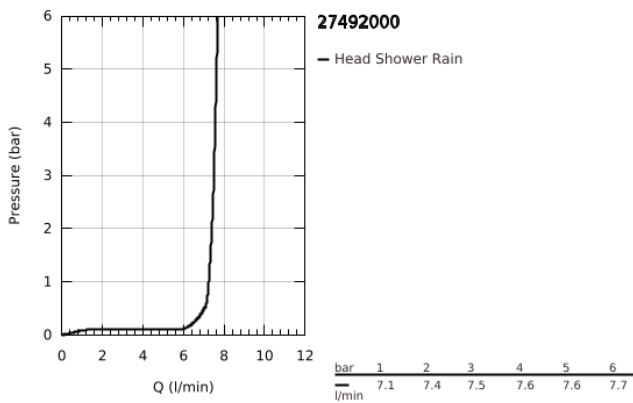

27 492 000 EUPHORIA COSMOPOLITAN 180 HEAD SHOWER 1 SPRAY

PRODUCT DESCRIPTION

- Colour: chrome
- spray pattern: Rain
- maximum flow rate (at 3 bar): 7.5 l/min
- Ø 180 mm
- ball joint ± 15° rotatable
- connection thread 1/2"
- GROHE EcoJoy - less water, perfect flow
- GROHE DreamSpray - perfect spray pattern
- GROHE LongLife finish
- GROHE SpeedClean - effortless limescale removal

27 492 000 **EUPHORIA COSMOPOLITAN 180 HEAD SHOWER 1 SPRAY**

SPARE PARTS, March 2010 – now

1: Fibre seal dia. Ø18.5 x Ø12 x 2 (Spare part-nr. 0138900M)

2: Dirt strainer (Spare part-nr. 48007000)