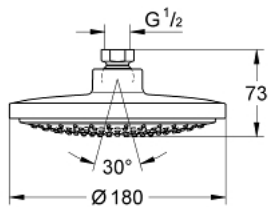

27 492 000 EUPHORIA COSMOPOLITAN 180 HEAD SHOWER 1 SPRAY

PRODUCT DESCRIPTION

- Colour: chrome
- spray pattern: Rain
- maximum flow rate (at 3 bar): 7.5 l/min
- Ø 180 mm
- ball joint ± 15° rotatable
- connection thread 1/2"
- GROHE EcoJoy - less water, perfect flow
- GROHE DreamSpray - perfect spray pattern
- GROHE LongLife finish
- GROHE SpeedClean - effortless limescale removal

27 492 000 **EUPHORIA COSMOPOLITAN 180 HEAD SHOWER 1 SPRAY**

SPARE PARTS, March 2010 – now

1: Fibre seal dia. Ø18.5 x Ø12 x 2 (Spare part-nr. 0138900M)

2: Dirt strainer (Spare part-nr. 48007000)