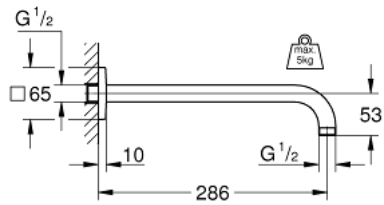

27 488 000 RAINSHOWER SHOWER ARM 286 MM

PRODUCT DESCRIPTION

- Colour: chrome
- material: metal
- connection thread 1/2"
- with square escutcheon
- suitable for all Rainshower head showers except Rainshower 400 mm
- GROHE LongLife finish

27 488 000 **RAINSHOWER SHOWER ARM 286 MM**

SPARE PARTS, March 2010 – now

1: Escutcheon (Spare part-nr. 48118000)