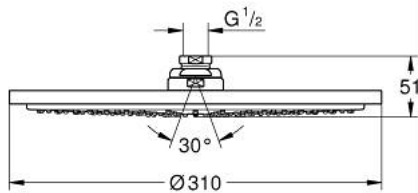

27 478 000 **RAINSHOWER COSMOPOLITAN 310 HEAD SHOWER 1 SPRAY**

PRODUCT DESCRIPTION

- Colour: chrome
- spray pattern: Rain
- maximum flow rate (at 3 bar): 8.5 l/min
- Ø 310 mm
- material: metal
- ball joint with turning angle 20° ± 20°
- connection thread 1/2"
- GROHE EcoJoy - less water, perfect flow
- GROHE DreamSpray - perfect spray pattern
- GROHE LongLife finish
- GROHE SpeedClean - effortless limescale removal

27 478 000 **RAINSHOWER COSMOPOLITAN 310 HEAD SHOWER 1 SPRAY**

SPARE PARTS, January 2010 – now

1: Inlet valve assembly (Spare part-nr. 45933000)