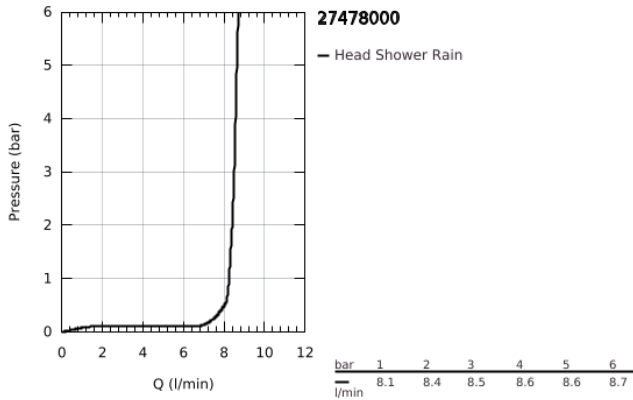

27 478 000 **RAINSHOWER COSMOPOLITAN 310 HEAD SHOWER 1 SPRAY**

PRODUCT DESCRIPTION

- Colour: chrome
- spray pattern: Rain
- maximum flow rate (at 3 bar): 8.5 l/min
- Ø 310 mm
- material: metal
- ball joint with turning angle 20° ± 20°
- connection thread 1/2"
- GROHE EcoJoy - less water, perfect flow
- GROHE DreamSpray - perfect spray pattern
- GROHE LongLife finish
- GROHE SpeedClean - effortless limescale removal

27 478 000 **RAINSHOWER COSMOPOLITAN 310 HEAD SHOWER 1 SPRAY**

SPARE PARTS, January 2010 – now

1: Inlet valve assembly (Spare part-nr. 45933000)