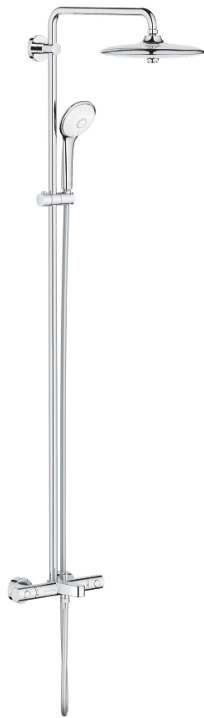

27 475 002 EUPHORIA SYSTEM 260 SHOWER SYSTEM WITH BATH SAFETY MIXER FOR WALL MOUNTING

PRODUCT DESCRIPTION

- Colour: chrome
- horizontal swivable 450 mm shower arm
- exposed Safety Mixer with Aquadimmer function
- head shower Euphoria 260 (26 457)
- spray patterns: Rain, SmartRain, Jet
- maximum flow rate (at 3 bar): 7.5 l/min
- with ball joint
- bath inlet
- separate diverter for hand shower
- hand shower Euphoria 110 Massage (27 239)
- maximum flow rate (at 3 bar): 8.5 l/min
- adjustable in height with gliding element
- shower hose Silverflex 1750 mm 1/2" x 1/2" (28 388)
- AquaCalibrator limits maximum flow rate of system (at 3 bar): 8.5 l/min
- GROHE TurboStat - compact cartridge with wax thermoelement
- GROHE SafeStop - safety button at 38°C
- GROHE SafeStop Plus - optional temperature limiter at 43°C included
- GROHE DreamSpray - perfect spray pattern
- GROHE LongLife finish
- GROHE SprayDimmer - stepless flow rate adjustment
- Flexible Installation - 1 adjustable bracket for existing drill holes
- Inner WaterGuide - inner insulation for surface protection
- GROHE SpeedClean - effortless limescale removal
- TwistStop - to prevent hose from twisting
- suitable for instantaneous heaters from 18 kW/h
- minimum flow rate 5 l/min.