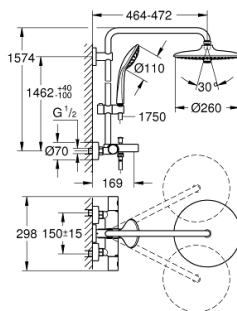

## 27 475 002 EUPHORIA SYSTEM 260 SHOWER SYSTEM WITH BATH SAFETY MIXER FOR WALL MOUNTING

### PRODUCT DESCRIPTION

- Colour: chrome
- horizontal swivable 450 mm shower arm
- exposed Safety Mixer with Aquadimmer function
- head shower Euphoria 260 (26 457)
- spray patterns: Rain, SmartRain, Jet
- maximum flow rate (at 3 bar): 7.5 l/min
- with ball joint
- bath inlet
- separate diverter for hand shower
- hand shower Euphoria 110 Massage (27 239)
- maximum flow rate (at 3 bar): 8.5 l/min
- adjustable in height with gliding element
- shower hose Silverflex 1750 mm 1/2" x 1/2" (28 388)
- maximum flow rate system (at 3 bar): 8.5 l/min (without bath inlet)
- GROHE TurboStat - compact cartridge with wax thermoelement
- GROHE SafeStop - safety button at 38°C
- GROHE SafeStop Plus - optional temperature limiter at 43°C included
- GROHE DreamSpray - perfect spray pattern
- GROHE LongLife finish
- GROHE SprayDimmer - stepless flow rate adjustment
- Flexible Installation - 1 adjustable bracket for existing drill holes
- Inner WaterGuide - inner insulation for surface protection
- GROHE SpeedClean - effortless limescale removal
- TwistStop - to prevent hose from twisting
- suitable for instantaneous heaters from 18 kW/h
- minimum flow rate 5 l/min.