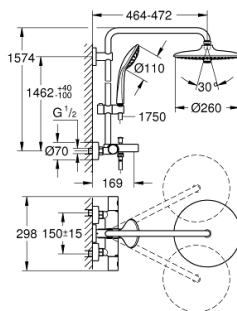

27 475 002 EUPHORIA SYSTEM 260 SHOWER SYSTEM WITH BATH SAFETY MIXER FOR WALL MOUNTING

PRODUCT DESCRIPTION

- Colour: chrome
- horizontal swivable 450 mm shower arm
- exposed Safety Mixer with Aquadimmer function
- head shower Euphoria 260 (26 457)
- spray patterns: Rain, SmartRain, Jet
- maximum flow rate (at 3 bar): 7.5 l/min
- with ball joint
- bath inlet
- separate diverter for hand shower
- hand shower Euphoria 110 Massage (27 239)
- maximum flow rate (at 3 bar): 8.5 l/min
- adjustable in height with gliding element
- shower hose Silverflex 1750 mm 1/2" x 1/2" (28 388)
- AquaCalibrator limits maximum flow rate of system (at 3 bar): 8.5 l/min
- GROHE TurboStat - compact cartridge with wax thermoelement
- GROHE SafeStop - safety button at 38°C
- GROHE SafeStop Plus - optional temperature limiter at 43°C included
- GROHE DreamSpray - perfect spray pattern
- GROHE LongLife finish
- GROHE SprayDimmer - stepless flow rate adjustment
- Flexible Installation - 1 adjustable bracket for existing drill holes
- Inner WaterGuide - inner insulation for surface protection
- GROHE SpeedClean - effortless limescale removal
- TwistStop - to prevent hose from twisting
- suitable for instantaneous heaters from 18 kW/h
- minimum flow rate 5 l/min.