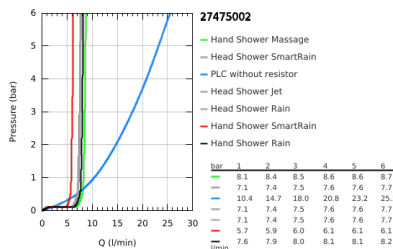

27 475 002 EUPHORIA SYSTEM 260 SHOWER SYSTEM WITH BATH SAFETY MIXER FOR WALL MOUNTING

PRODUCT DESCRIPTION

- Colour: chrome
- horizontal swivable 450 mm shower arm
- exposed Safety Mixer with Aquadimmer function
- head shower Euphoria 260 (26 457)
- spray patterns: Rain, SmartRain, Jet
- maximum flow rate (at 3 bar): 7.5 l/min
- with ball joint
- bath inlet
- separate diverter for hand shower
- hand shower Euphoria 110 Massage (27 239)
- maximum flow rate (at 3 bar): 8.5 l/min
- adjustable in height with gliding element
- shower hose Silverflex 1750 mm 1/2" x 1/2" (28 388)
- AquaCalibrator limits maximum flow rate of system (at 3 bar): 8.5 l/min
- GROHE TurboStat - compact cartridge with wax thermoelement
- GROHE SafeStop - safety button at 38°C
- GROHE SafeStop Plus - optional temperature limiter at 43°C included
- GROHE DreamSpray - perfect spray pattern
- GROHE LongLife finish
- GROHE SprayDimmer - stepless flow rate adjustment
- Flexible Installation - 1 adjustable bracket for existing drill holes
- Inner WaterGuide - inner insulation for surface protection
- GROHE SpeedClean - effortless limescale removal
- TwistStop - to prevent hose from twisting
- suitable for instantaneous heaters from 18 kW/h
- minimum flow rate 5 l/min.