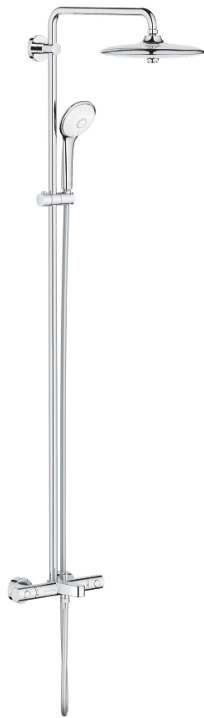

## 27 475 002 EUPHORIA SYSTEM 260 SHOWER SYSTEM WITH BATH SAFETY MIXER FOR WALL MOUNTING

### PRODUCT DESCRIPTION

- Colour: chrome
- horizontal swivable 450 mm shower arm
- exposed Safety Mixer with Aquadimmer function
- head shower Euphoria 260 (26 457)
- spray patterns: Rain, SmartRain, Jet
- maximum flow rate (at 3 bar): 7.5 l/min
- with ball joint
- bath inlet
- separate diverter for hand shower
- hand shower Euphoria 110 Massage (27 239)
- maximum flow rate (at 3 bar): 8.5 l/min
- adjustable in height with gliding element
- shower hose Silverflex 1750 mm 1/2" x 1/2" (28 388)
- maximum flow rate system (at 3 bar): 8.5 l/min (without bath inlet)
- GROHE TurboStat - compact cartridge with wax thermoelement
- GROHE SafeStop - safety button at 38°C
- GROHE SafeStop Plus - optional temperature limiter at 43°C included
- GROHE DreamSpray - perfect spray pattern
- GROHE LongLife finish
- GROHE SprayDimmer - stepless flow rate adjustment
- Flexible Installation - 1 adjustable bracket for existing drill holes
- Inner WaterGuide - inner insulation for surface protection
- GROHE SpeedClean - effortless limescale removal
- TwistStop - to prevent hose from twisting
- suitable for instantaneous heaters from 18 kW/h
- minimum flow rate 5 l/min.