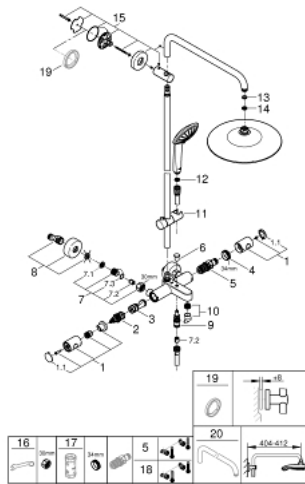

27 475 002 EUPHORIA SYSTEM 260 SHOWER SYSTEM WITH BATH SAFETY MIXER FOR WALL MOUNTING

SPARE PARTS, January 2020 – now

1. 1: Metal handle 1/2" (Spare part-nr. 47984000)
   - 1.1: Cover cap (Spare part-nr. 6458500M)
   - 2: Aquadimmer (Spare part-nr. 47364000)
   - 3: Water flow (Spare part-nr. 47887000)
   - 4: Fitting ring (Spare part-nr. 47743000)
   - 5: Thermostatic compact cartridge 1/2" (Spare part-nr. 47439000)
   - 6: Diverter knob (Spare part-nr. 65648000)
   - 7: Non-return valve (Spare part-nr. 47189000)
   - 7.1: Dirt strainer (Spare part-nr. 0726400M)
   - 7.2: Non-return valve (Spare part-nr. 08565000)
   - 7.3: O-ring $\varnothing 17 \times \varnothing 2$ (Spare part-nr. 0305500M)
   - 8: S-union (Spare part-nr. 12662000)
   - 9: Diverter (Spare part-nr. 65655000)
   - 10: Mousseur (Spare part-nr. 13926000)
   - 11: Glider (Spare part-nr. 12140000)
   - 12: Dirt strainer (Spare part-nr. 0700200M)
   - 13: Fibre seal dia. $\varnothing 18.5 \times \varnothing 12 \times 2$ (Spare part-nr. 0138900M)
   - 14: Dirt strainer (Spare part-nr. 48007000)
   - 15: Shower bar holder (Spare part-nr. 48279000)
   - 16: Special spanner (Spare part-nr. 19377000)*
   - 17: Socket Spanner (Spare part-nr. 19332000)*
   - 18: GROHE TurboStat cartridge 1/2" (Spare part-nr. 47175000)*
   - 19: Compensation disc (Spare part-nr. 27180000)*
   - 20: Shower arm for shower systems (Spare part-nr. 14047000)*
2. Optional accessories