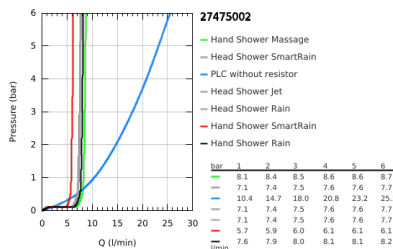

## 27 475 002 EUPHORIA SYSTEM 260 SHOWER SYSTEM WITH BATH SAFETY MIXER FOR WALL MOUNTING

### PRODUCT DESCRIPTION

- Colour: chrome
- horizontal swivable 450 mm shower arm
- exposed Safety Mixer with Aquadimmer function
- head shower Euphoria 260 (26 457)
- spray patterns: Rain, SmartRain, Jet
- maximum flow rate (at 3 bar): 7.5 l/min
- with ball joint
- bath inlet
- separate diverter for hand shower
- hand shower Euphoria 110 Massage (27 239)
- maximum flow rate (at 3 bar): 8.5 l/min
- adjustable in height with gliding element
- shower hose Silverflex 1750 mm 1/2" x 1/2" (28 388)
- maximum flow rate system (at 3 bar): 8.5 l/min (without bath inlet)
- GROHE TurboStat - compact cartridge with wax thermoelement
- GROHE SafeStop - safety button at 38°C
- GROHE SafeStop Plus - optional temperature limiter at 43°C included
- GROHE DreamSpray - perfect spray pattern
- GROHE LongLife finish
- GROHE SprayDimmer - stepless flow rate adjustment
- Flexible Installation - 1 adjustable bracket for existing drill holes
- Inner WaterGuide - inner insulation for surface protection
- GROHE SpeedClean - effortless limescale removal
- TwistStop - to prevent hose from twisting
- suitable for instantaneous heaters from 18 kW/h
- minimum flow rate 5 l/min.