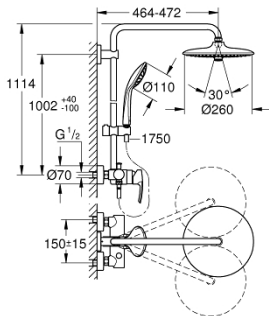

### PRODUCT DESCRIPTION

- Colour: chrome
- horizontal swivable 450 mm shower arm
- exposed single-lever shower mixer with diverter
- head shower Euphoria 260 (26 457)
- spray patterns: Rain, SmartRain, Jet
- maximum flow rate (at 3 bar): 7.5 l/min
- with ball joint
- hand shower Euphoria 110 Massage (27 239)
- maximum flow rate (at 3 bar): 8.5 l/min
- adjustable in height with gliding element
- shower hose Silverflex 1750 mm 1/2" x 1/2" (28 388)
- AquaCalibrator limits maximum flow rate of system (at 3 bar): 8.5 l/min
- GROHE EcoJoy - less water, perfect flow
- GROHE SilkMove 46 mm ceramic cartridge
- GROHE DreamSpray - perfect spray pattern
- GROHE LongLife finish
- GROHE EcoJoy - less water, perfect flow
- GROHE SprayDimmer - stepless flow rate adjustment
- Flexible Installation - 1 adjustable bracket for existing drill holes
- Inner WaterGuide - inner insulation for surface protection
- GROHE SpeedClean - effortless limescale removal
- TwistStop - to prevent hose from twisting
- suitable for instantaneous heaters from 18 kW/h
- minimum flow rate 5 l/min.