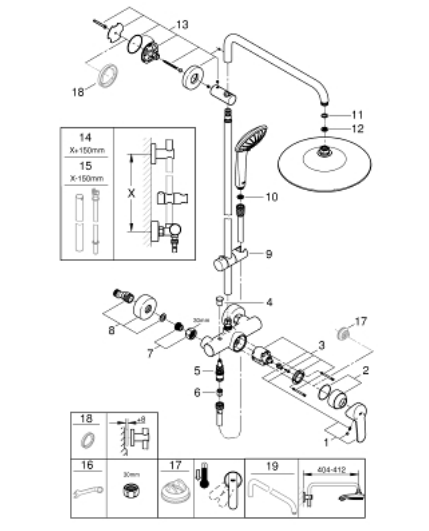

27 473 002 EUPHORIA SYSTEM 260 SHOWER SYSTEM WITH SINGLE LEVER MIXER FOR WALL MOUNTING

SPARE PARTS, January 2020 – now

- 1: Lever (Spare part-nr. 46726000)
- 2: Cap (Spare part-nr. 46025000)
- 3: Cartridge (Spare part-nr. 46048000)
- 4: Diverter knob (Spare part-nr. 65648000)
- 5: Diverter (Spare part-nr. 65655000)
- 6: Non-return valve (Spare part-nr. 08565000)
- 7: Screw connection 1/2" (Spare part-nr. 45044000)
- 8: S-union (Spare part-nr. 12662000)
- 9: Glider (Spare part-nr. 12140000)
- 10: Dirt strainer (Spare part-nr. 0700200M)
- 11: Fibre seal dia. Ø18.5 x Ø12 x 2 (Spare part-nr. 0138900M)
- 12: Dirt strainer (Spare part-nr. 48007000)
- 13: Shower bar holder (Spare part-nr. 48279000)
- 14: Shower system pipe for retrofitting (Spare part-nr. 48514000)*
- 15: Shower system pipe for retrofitting (Spare part-nr. 48515000)*
- 16: Special spanner (Spare part-nr. 19377000)*
- 17: Temperature limiter (Spare part-nr. 46375000)*
- 18: Compensation disc (Spare part-nr. 27180000)*
- 19: Shower arm for shower systems (Spare part-nr. 14047000)*

* Optional accessories