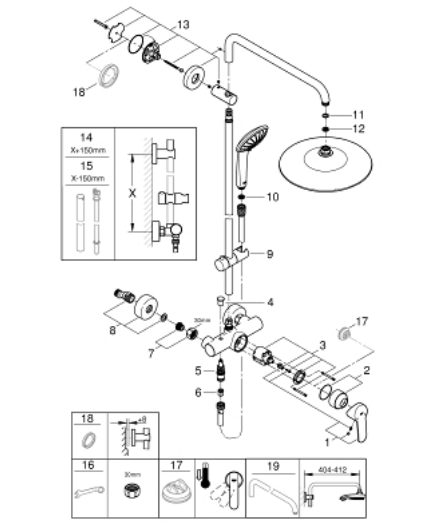

## 27 473 002 EUPHORIA SYSTEM 260 SHOWER SYSTEM WITH SINGLE LEVER MIXER FOR WALL MOUNTING

### SPARE PARTS, January 2020 – now

- 1: Lever (Spare part-nr. 46726000)
- 2: Cap (Spare part-nr. 46025000)
- 3: Cartridge (Spare part-nr. 46048000)
- 4: Diverter knob (Spare part-nr. 65648000)
- 5: Diverter (Spare part-nr. 65655000)
- 6: Non-return valve (Spare part-nr. 08565000)
- 7: Screw connection 1/2" (Spare part-nr. 45044000)
- 8: S-union (Spare part-nr. 12662000)
- 9: Glider (Spare part-nr. 12140000)
- 10: Dirt strainer (Spare part-nr. 0700200M)
- 11: Fibre seal dia. Ø18.5 x Ø12 x 2 (Spare part-nr. 0138900M)
- 12: Dirt strainer (Spare part-nr. 48007000)
- 13: Shower bar holder (Spare part-nr. 48279000)
- 14: Shower system pipe for retrofitting (Spare part-nr. 48514000)\*
- 15: Shower system pipe for retrofitting (Spare part-nr. 48515000)\*
- 16: Special spanner (Spare part-nr. 19377000)\*
- 17: Temperature limiter (Spare part-nr. 46375000)\*
- 18: Compensation disc (Spare part-nr. 27180000)\*
- 19: Shower arm for shower systems (Spare part-nr. 14047000)\*