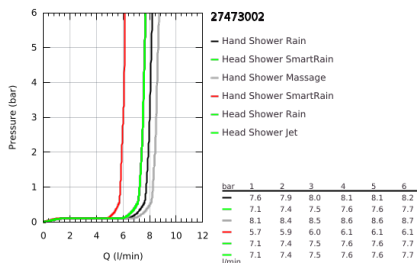

## 27 473 002 EUPHORIA SYSTEM 260 SHOWER SYSTEM WITH SINGLE LEVER MIXER FOR WALL MOUNTING

### PRODUCT DESCRIPTION

- Colour: chrome
- horizontal swivable 450 mm shower arm
- exposed single-lever shower mixer with diverter
- head shower Euphoria 260 (26 457)
- spray patterns: Rain, SmartRain, Jet
- maximum flow rate (at 3 bar): 7.5 l/min
- with ball joint
- hand shower Euphoria 110 Massage (27 239)
- maximum flow rate (at 3 bar): 8.5 l/min
- adjustable in height with gliding element
- shower hose Silverflex 1750 mm 1/2" x 1/2" (28 388)
- AquaCalibrator limits maximum flow rate of system (at 3 bar): 8.5 l/min
- GROHE EcoJoy - less water, perfect flow
- GROHE SilkMove 46 mm ceramic cartridge
- GROHE DreamSpray - perfect spray pattern
- GROHE LongLife finish
- GROHE EcoJoy - less water, perfect flow
- GROHE SprayDimmer - stepless flow rate adjustment
- Flexible Installation - 1 adjustable bracket for existing drill holes
- Inner WaterGuide - inner insulation for surface protection
- GROHE SpeedClean - effortless limescale removal
- TwistStop - to prevent hose from twisting
- suitable for instantaneous heaters from 18 kW/h
- minimum flow rate 5 l/min.