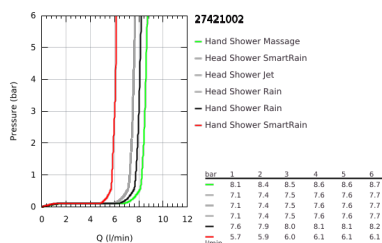

27 421 002 EUPHORIA SYSTEM 260 SHOWER SYSTEM WITH DIVERTER FOR WALL MOUNTING

PRODUCT DESCRIPTION

- Colour: chrome
- horizontal swivable 450 mm shower arm
- change between hand and head shower by diverter
- head shower Euphoria 260 (26 457)
- spray patterns: Rain, SmartRain, Jet
- maximum flow rate (at 3 bar): 7.5 l/min
- with ball joint
- hand shower Euphoria 110 Massage (27 239)
- maximum flow rate (at 3 bar): 8.5 l/min
- adjustable in height with gliding element
- shower hose Silverflex 1750 mm 1/2" x 1/2" (28 388)
- Silverflex shower hose 800 mm
- connection to water supply with 1/2"-thread of the 800 mm shower hose to faucet / wall union
- maximum flow rate system (at 3 bar): 8.5 l/min
- GROHE EcoJoy - less water, perfect flow
- GROHE DreamSpray - perfect spray pattern
- GROHE LongLife finish
- GROHE SprayDimmer - stepless flow rate adjustment
- GROHE SpeedClean - effortless limescale removal
- Inner WaterGuide - inner insulation for surface protection
- TwistStop - to prevent hose from twisting
- suitable for instantaneous heaters from 18 kW/h
- minimum flow rate 5 l/min.