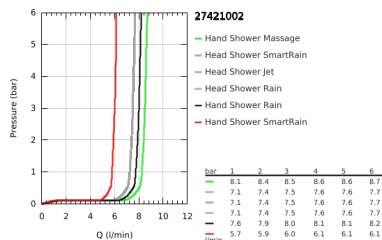

27 421 002 EUPHORIA SYSTEM 260 SHOWER SYSTEM WITH DIVERTER FOR WALL MOUNTING

PRODUCT DESCRIPTION

- Colour: chrome
- horizontal swivable 450 mm shower arm
- change between hand and head shower by diverter
- head shower Euphoria 260 (26 457)
- spray patterns: Rain, SmartRain, Jet
- maximum flow rate (at 3 bar): 7.5 l/min
- with ball joint
- hand shower Euphoria 110 Massage (27 239)
- maximum flow rate (at 3 bar): 8.5 l/min
- adjustable in height with gliding element
- shower hose Silverflex 1750 mm 1/2" x 1/2" (28 388)
- Silverflex shower hose 800 mm
- connection to water supply with 1/2"-thread of the 800 mm shower hose to faucet / wall union
- AquaCalibrator limits maximum flow rate of system (at 3 bar): 8.5 l/min
- GROHE EcoJoy - less water, perfect flow
- GROHE DreamSpray - perfect spray pattern
- GROHE LongLife finish
- GROHE SprayDimmer - stepless flow rate adjustment
- GROHE SpeedClean - effortless limescale removal
- Inner WaterGuide - inner insulation for surface protection
- TwistStop - to prevent hose from twisting
- suitable for instantaneous heaters from 18 kW/h
- minimum flow rate 5 l/min.