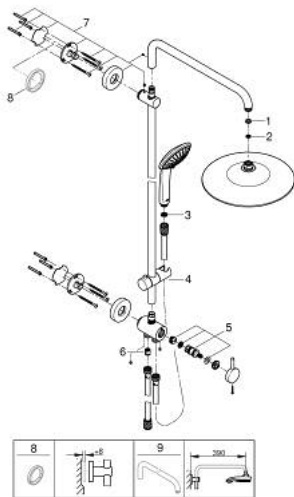

27 421 002 EUPHORIA SYSTEM 260 SHOWER SYSTEM WITH DIVERTER FOR WALL MOUNTING

PRODUCT DESCRIPTION

- Colour: chrome
- horizontal swivable 450 mm shower arm
- change between hand and head shower by diverter
- head shower Euphoria 260 (26 457)
- spray patterns: Rain, SmartRain, Jet
- maximum flow rate (at 3 bar): 7.5 l/min
- with ball joint
- hand shower Euphoria 110 Massage (27 239)
- maximum flow rate (at 3 bar): 8.5 l/min
- adjustable in height with gliding element
- shower hose Silverflex 1750 mm 1/2" x 1/2" (28 388)
- Silverflex shower hose 800 mm
- connection to water supply with 1/2"-thread of the 800 mm shower hose to faucet / wall union
- AquaCalibrator limits maximum flow rate of system (at 3 bar): 8.5 l/min
- GROHE EcoJoy - less water, perfect flow
- GROHE DreamSpray - perfect spray pattern
- GROHE LongLife finish
- GROHE SprayDimmer - stepless flow rate adjustment
- GROHE SpeedClean - effortless limescale removal
- Inner WaterGuide - inner insulation for surface protection
- TwistStop - to prevent hose from twisting
- suitable for instantaneous heaters from 18 kW/h
- minimum flow rate 5 l/min.

27 421 002 EUPHORIA SYSTEM 260 SHOWER SYSTEM WITH DIVERTER FOR WALL MOUNTING

SPARE PARTS, October 2016 – now

- 1: Fibre seal dia. Ø18.5 x Ø12 x 2 (Spare part-nr. 0138900M)
- 2: Dirt strainer (Spare part-nr. 48007000)
- 3: Dirt strainer (Spare part-nr. 0700200M)
- 4: Glider (Spare part-nr. 12140000)
- 5: Repl.kit f.rotary valve (Spare part-nr. 45915000)
- 6: Non-return valve (Spare part-nr. 08565000)
- 7: Shower bar holder (Spare part-nr. 48279000)
- 8: Compensation disc (Spare part-nr. 27180000)*
- 9: Shower arm for shower systems (Spare part-nr. 14047000)*