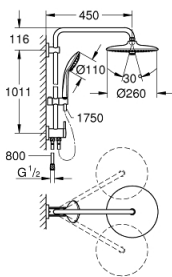

27 421 002 EUPHORIA SYSTEM 260 SHOWER SYSTEM WITH DIVERTER FOR WALL MOUNTING

PRODUCT DESCRIPTION

- Colour: chrome
- horizontal swivable 450 mm shower arm
- change between hand and head shower by diverter
- head shower Euphoria 260 (26 457)
- spray patterns: Rain, SmartRain, Jet
- maximum flow rate (at 3 bar): 7.5 l/min
- with ball joint
- hand shower Euphoria 110 Massage (27 239)
- maximum flow rate (at 3 bar): 8.5 l/min
- adjustable in height with gliding element
- shower hose Silverflex 1750 mm 1/2" x 1/2" (28 388)
- Silverflex shower hose 800 mm
- connection to water supply with 1/2"-thread of the 800 mm shower hose to faucet / wall union
- maximum flow rate system (at 3 bar): 8.5 l/min
- GROHE EcoJoy - less water, perfect flow
- GROHE DreamSpray - perfect spray pattern
- GROHE LongLife finish
- GROHE SprayDimmer - stepless flow rate adjustment
- GROHE SpeedClean - effortless limescale removal
- Inner WaterGuide - inner insulation for surface protection
- TwistStop - to prevent hose from twisting
- suitable for instantaneous heaters from 18 kW/h
- minimum flow rate 5 l/min.

27 421 002 EUPHORIA SYSTEM 260 SHOWER SYSTEM WITH DIVERTER FOR WALL MOUNTING

SPARE PARTS, October 2016 – now

- 1: Fibre seal dia. Ø18.5 x Ø12 x 2 (Spare part-nr. 0138900M)
- 2: Dirt strainer (Spare part-nr. 48007000)
- 3: Dirt strainer (Spare part-nr. 0700200M)
- 4: Glider (Spare part-nr. 12140000)
- 5: Repl.kit f.rotary valve (Spare part-nr. 45915000)
- 6: Non-return valve (Spare part-nr. 08565000)
- 7: Shower bar holder (Spare part-nr. 48279000)
- 8: Compensation disc (Spare part-nr. 27180000)*
- 9: Shower arm for shower systems (Spare part-nr. 14047000)*