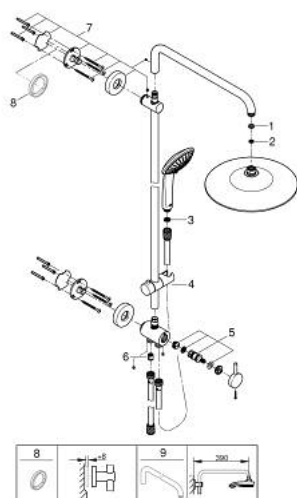

27 421 002 EUPHORIA SYSTEM 260 SHOWER SYSTEM WITH DIVERTER FOR WALL MOUNTING

PRODUCT DESCRIPTION

- Colour: chrome
- horizontal swivable 450 mm shower arm
- change between hand and head shower by diverter
- head shower Euphoria 260 (26 457)
- spray patterns: Rain, SmartRain, Jet
- maximum flow rate (at 3 bar): 7.5 l/min
- with ball joint
- hand shower Euphoria 110 Massage (27 239)
- maximum flow rate (at 3 bar): 8.5 l/min
- adjustable in height with gliding element
- shower hose Silverflex 1750 mm 1/2" x 1/2" (28 388)
- Silverflex shower hose 800 mm
- connection to water supply with 1/2"-thread of the 800 mm shower hose to faucet / wall union
- maximum flow rate system (at 3 bar): 8.5 l/min
- GROHE EcoJoy - less water, perfect flow
- GROHE DreamSpray - perfect spray pattern
- GROHE LongLife finish
- GROHE SprayDimmer - stepless flow rate adjustment
- GROHE SpeedClean - effortless limescale removal
- Inner WaterGuide - inner insulation for surface protection
- TwistStop - to prevent hose from twisting
- suitable for instantaneous heaters from 18 kW/h
- minimum flow rate 5 l/min.

27 421 002 EUPHORIA SYSTEM 260 SHOWER SYSTEM WITH DIVERTER FOR WALL MOUNTING

SPARE PARTS, October 2016 – now

- 1: Fibre seal dia. Ø18.5 x Ø12 x 2 (Spare part-nr. 0138900M)
- 2: Dirt strainer (Spare part-nr. 48007000)
- 3: Dirt strainer (Spare part-nr. 0700200M)
- 4: Glider (Spare part-nr. 12140000)
- 5: Repl.kit f.rotary valve (Spare part-nr. 45915000)
- 6: Non-return valve (Spare part-nr. 08565000)
- 7: Shower bar holder (Spare part-nr. 48279000)
- 8: Compensation disc (Spare part-nr. 27180000)*
- 9: Shower arm for shower systems (Spare part-nr. 14047000)*