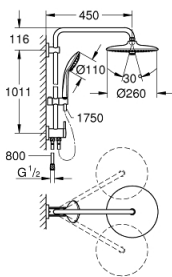

27 421 002 EUPHORIA SYSTEM 260 SHOWER SYSTEM WITH DIVERTER FOR WALL MOUNTING

PRODUCT DESCRIPTION

- Colour: chrome
- horizontal swivable 450 mm shower arm
- change between hand and head shower by diverter
- head shower Euphoria 260 (26 457)
- spray patterns: Rain, SmartRain, Jet
- maximum flow rate (at 3 bar): 7.5 l/min
- with ball joint
- hand shower Euphoria 110 Massage (27 239)
- maximum flow rate (at 3 bar): 8.5 l/min
- adjustable in height with gliding element
- shower hose Silverflex 1750 mm 1/2" x 1/2" (28 388)
- Silverflex shower hose 800 mm
- connection to water supply with 1/2"-thread of the 800 mm shower hose to faucet / wall union
- AquaCalibrator limits maximum flow rate of system (at 3 bar): 8.5 l/min
- GROHE EcoJoy - less water, perfect flow
- GROHE DreamSpray - perfect spray pattern
- GROHE LongLife finish
- GROHE SprayDimmer - stepless flow rate adjustment
- GROHE SpeedClean - effortless limescale removal
- Inner WaterGuide - inner insulation for surface protection
- TwistStop - to prevent hose from twisting
- suitable for instantaneous heaters from 18 kW/h
- minimum flow rate 5 l/min.

27 421 002 EUPHORIA SYSTEM 260 SHOWER SYSTEM WITH DIVERTER FOR WALL MOUNTING

SPARE PARTS, October 2016 – now

- 1: Fibre seal dia. Ø18.5 x Ø12 x 2 (Spare part-nr. 0138900M)
- 2: Dirt strainer (Spare part-nr. 48007000)
- 3: Dirt strainer (Spare part-nr. 0700200M)
- 4: Glider (Spare part-nr. 12140000)
- 5: Repl.kit f.rotary valve (Spare part-nr. 45915000)
- 6: Non-return valve (Spare part-nr. 08565000)
- 7: Shower bar holder (Spare part-nr. 48279000)
- 8: Compensation disc (Spare part-nr. 27180000)*
- 9: Shower arm for shower systems (Spare part-nr. 14047000)*