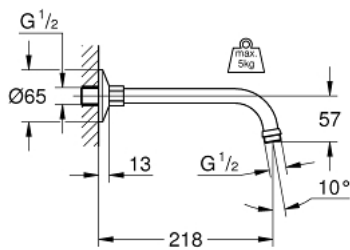

27 406 000 **RELEXA SHOWER ARM 218 MM**

PRODUCT DESCRIPTION

- Colour: chrome
- connection thread 1/2"
- projection 218 mm
- escutcheon
- GROHE LongLife finish

27 406 000 **RELEXA SHOWER ARM 218 MM**

SPARE PARTS, January 1977 – now

1: Wall flange 1/2" (Spare part-nr. 02201000)