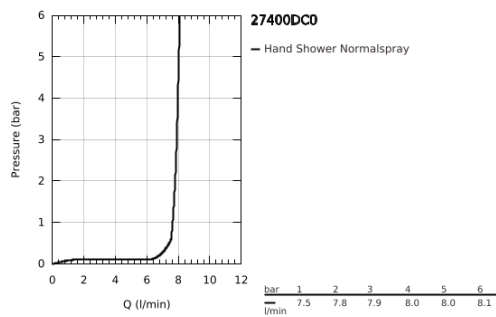

27 400 DC0 EUPHORIA COSMOPOLITAN STICK HAND SHOWER 1 SPRAY

PRODUCT DESCRIPTION

- Colour: supersteel
- spray pattern: Standard spray
- maximum flow rate (at 3 bar): 7.9 l/min
- GROHE EcoJoy - less water, perfect flow
- GROHE LongLife finish
- GROHE SpeedClean - effortless limescale removal
- Inner WaterGuide - inner insulation for surface protection
- Universal Mounting System - connects to all standard threads for easy fitting
- suitable for instantaneous heater

27 400 DC0 EUPHORIA COSMOPOLITAN STICK HAND SHOWER 1 SPRAY

SPARE PARTS, February 2016 – now

1: Dirt strainer (Spare part-nr. 0700200M)