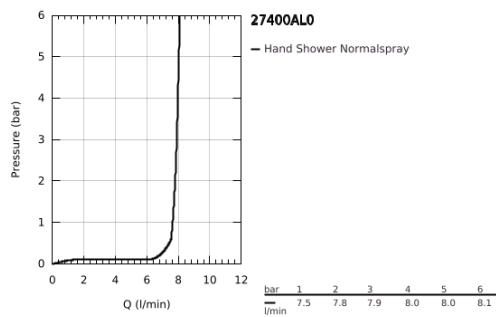

## 27 400 AL0 EUPHORIA COSMOPOLITAN STICK HAND SHOWER 1 SPRAY

### PRODUCT DESCRIPTION

- Colour: brushed hard graphite
- spray pattern: Standard spray
- maximum flow rate (at 3 bar): 7.9 l/min
- GROHE EcoJoy - less water, perfect flow
- GROHE LongLife finish
- GROHE SpeedClean - effortless limescale removal
- Inner WaterGuide - inner insulation for surface protection
- Universal Mounting System - connects to all standard threads for easy fitting
- suitable for instantaneous heater