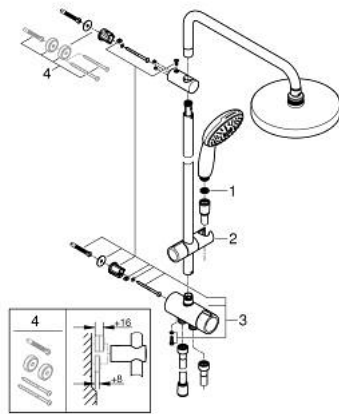

27 389 003 TEMPESTA SYSTEM 200 SHOWER SYSTEM WITH DIVERTER FOR WALL MOUNTING

PRODUCT DESCRIPTION

- Colour: chrome
- consisting of:
 - horizontal 390 mm shower arm, adjustable before installation
 - change by diverter between hand shower, head shower or head shower Eco setting
 - head shower Tempesta Cosmopolitan 200 (27 541)
 - spray pattern: Rain
 - maximum flow rate (at 3 bar): 9.5 l/min
 - with ball joint
 - rotation angle $\pm 15^\circ$
 - hand shower Tempesta 110 (28 261)
 - spray patterns: Rain, Jet, Massage
 - maximum flow rate (at 3 bar): 13.5 l/min
 - adjustable in height with gliding element
 - distance between diverter and upper bracket: 620 mm
 - shower hose Relexaflex 1500 mm (28 151)
 - shower hose Relexaflex 1250 mm (28 150)
- flexible installation: connection to faucet / wall union for water supply with 1/2" thread of the 1250 mm shower hose
- GROHE SmartSwitch - easily rotate the dial to enjoy your preferred spray option
- GROHE DreamSpray - perfect spray pattern
- ShockProof silicone ring prevents damages caused by shower falling
- GROHE LongLife finish
- GROHE SpeedClean - effortless limescale removal
- Inner WaterGuide - inner insulation for surface protection
- maximum flow rate (at 3 bar): 13.5 l/min
- minimum flow rate 7 l/min.

27 389 003 TEMPESTA SYSTEM 200 SHOWER SYSTEM WITH DIVERTER FOR WALL MOUNTING

SPARE PARTS, November 2021 – now

1: Dirt strainer (Spare part-nr. 0700200M)

2: Glider (Spare part-nr. 48609000)

3: Diverter (Spare part-nr. 48338000)