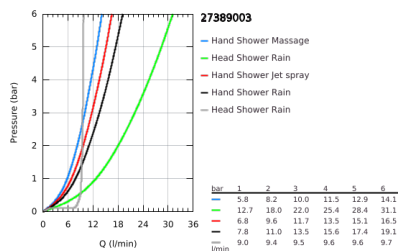

27 389 003 TEMPESTA SYSTEM 200 SHOWER SYSTEM WITH DIVERTER FOR WALL MOUNTING

PRODUCT DESCRIPTION

- Colour: chrome
- consisting of:
 - horizontal 390 mm shower arm, adjustable before installation
 - change by diverter between hand shower, head shower or head shower Eco setting
 - head shower Tempesta Cosmopolitan 200 (27 541)
 - spray pattern: Rain
 - maximum flow rate (at 3 bar): 9.5 l/min
 - with ball joint
 - rotation angle $\pm 15^\circ$
 - hand shower Tempesta 110 (28 261)
 - spray patterns: Rain, Jet, Massage
 - maximum flow rate (at 3 bar): 13.5 l/min
 - adjustable in height with gliding element
 - distance between diverter and upper bracket: 620 mm
 - shower hose Relexaflex 1500 mm (28 151)
 - shower hose Relexaflex 1250 mm (28 150)
- flexible installation: connection to faucet / wall union for water supply with 1/2" thread of the 1250 mm shower hose
- GROHE SmartSwitch - easily rotate the dial to enjoy your preferred spray option
- GROHE DreamSpray - perfect spray pattern
- ShockProof silicone ring prevents damages caused by shower falling
- GROHE LongLife finish
- GROHE SpeedClean - effortless limescale removal
- Inner WaterGuide - inner insulation for surface protection
- maximum flow rate (at 3 bar): 13.5 l/min
- minimum flow rate 7 l/min.