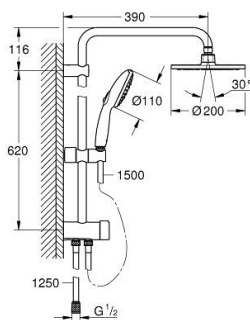

27 389 003 TEMPESTA SYSTEM 200 SHOWER SYSTEM WITH DIVERTER FOR WALL MOUNTING

PRODUCT DESCRIPTION

- Colour: chrome
- consisting of:
 - horizontal 390 mm shower arm, adjustable before installation
 - change by diverter between hand shower, head shower or head shower Eco setting
 - head shower Tempesta Cosmopolitan 200 (27 541)
 - spray pattern: Rain
 - maximum flow rate (at 3 bar): 9.5 l/min
 - with ball joint
 - rotation angle $\pm 15^\circ$
 - hand shower Tempesta 110 (28 261)
 - spray patterns: Rain, Jet, Massage
 - maximum flow rate (at 3 bar): 13.5 l/min
 - adjustable in height with gliding element
 - distance between diverter and upper bracket: 620 mm
 - shower hose Relexaflex 1500 mm (28 151)
 - shower hose Relexaflex 1250 mm (28 150)
- flexible installation: connection to faucet / wall union for water supply with 1/2" thread of the 1250 mm shower hose
- GROHE SmartSwitch - easily rotate the dial to enjoy your preferred spray option
- GROHE DreamSpray - perfect spray pattern
- ShockProof silicone ring prevents damages caused by shower falling
- GROHE LongLife finish
- GROHE SpeedClean - effortless limescale removal
- Inner WaterGuide - inner insulation for surface protection
- maximum flow rate (at 3 bar): 13.5 l/min
- minimum flow rate 7 l/min.

27 389 003 TEMPESTA SYSTEM 200 SHOWER SYSTEM WITH DIVERTER FOR WALL MOUNTING

SPARE PARTS, November 2021 – now

1: Dirt strainer (Spare part-nr. 0700200M)

2: Glider (Spare part-nr. 48609000)

3: Diverter (Spare part-nr. 48338000)

4: Compensation disc (Spare part-nr. 26496000)*

* Optional accessories