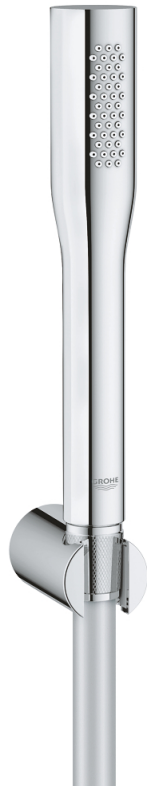

27 369 00D EUPHORIA COSMOPOLITAN STICK WALL HOLDER SET 1 SPRAY

PRODUCT DESCRIPTION

- Colour: chrome
- handshower
- maximum flow rate (at 3 bar): 6.5 l/min
- wall shower holder (27 056)
- Silverflex shower hose 1500 mm 1/2" x 1/2" (28 364)
- GROHE EcoJoy - less water, perfect flow
- GROHE LongLife finish
- GROHE SpeedClean - effortless limescale removal
- Inner WaterGuide - inner insulation for surface protection
- TwistStop - to prevent hose from twisting
- suitable for instantaneous heater
- min. recommended flow pressure 0.5 bar

27 369 00D **EUPHORIA COSMOPOLITAN STICK WALL HOLDER SET 1 SPRAY**

SPARE PARTS, June 2018 – now

1: Dirt strainer (Spare part-nr. 0700200M)