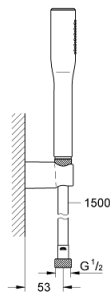

27 369 00D EUPHORIA COSMOPOLITAN STICK WALL HOLDER SET 1 SPRAY

PRODUCT DESCRIPTION

- Colour: chrome
- handshower
- maximum flow rate (at 3 bar): 6.5 l/min
- wall shower holder (27 056)
- Silverflex shower hose 1500 mm 1/2" x 1/2" (28 364)
- GROHE EcoJoy - less water, perfect flow
- GROHE LongLife finish
- GROHE SpeedClean - effortless limescale removal
- Inner WaterGuide - inner insulation for surface protection
- TwistStop - to prevent hose from twisting
- suitable for instantaneous heater
- min. recommended flow pressure 0.5 bar

27 369 00D **EUPHORIA COSMOPOLITAN STICK WALL HOLDER SET 1 SPRAY**

SPARE PARTS, June 2018 – now

1: Dirt strainer (Spare part-nr. 0700200M)