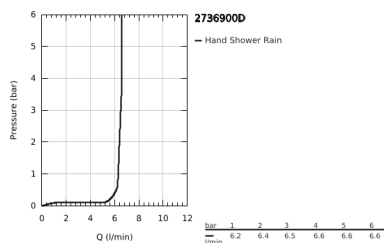

27 369 00D EUPHORIA COSMOPOLITAN STICK WALL HOLDER SET 1 SPRAY

PRODUCT DESCRIPTION

- Colour: chrome
- handshower
- maximum flow rate (at 3 bar): 6.5 l/min
- wall shower holder (27 056)
- Silverflex shower hose 1500 mm 1/2" x 1/2" (28 364)
- GROHE EcoJoy - less water, perfect flow
- GROHE LongLife finish
- GROHE SpeedClean - effortless limescale removal
- Inner WaterGuide - inner insulation for surface protection
- TwistStop - to prevent hose from twisting
- suitable for instantaneous heater
- min. recommended flow pressure 0.5 bar